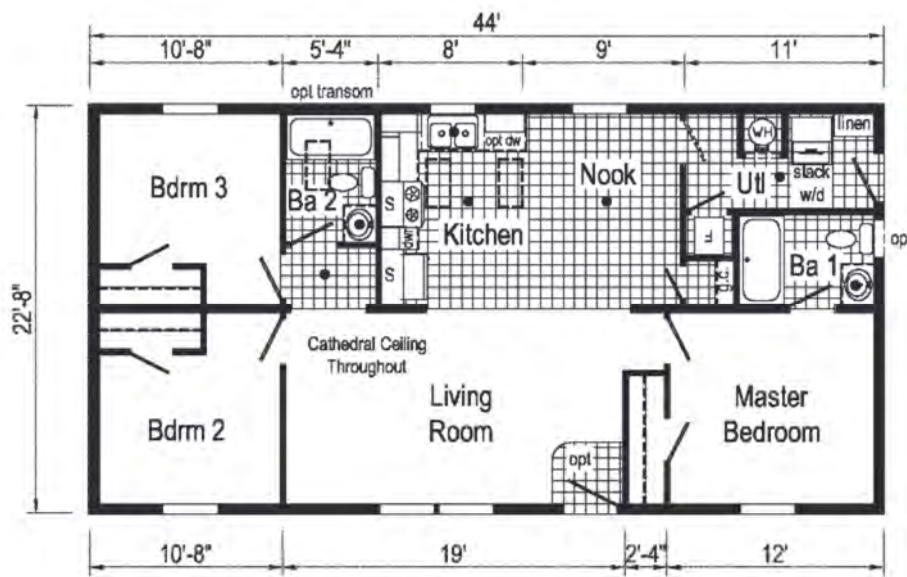

3A2607E

997 Sq. Ft.
2444

3A2608E

997 Sq. Ft.
2444