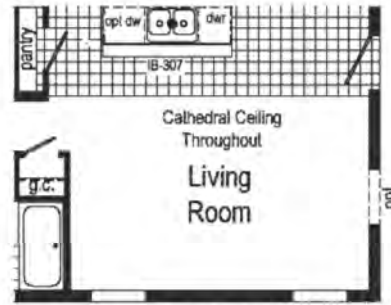

607 Sq. Ft.
1646

Scan to
Watch
Video!

Scan to Watch Video!

3A2601E
852 Sq. Ft.
2436

Alternate End Entry

**This cabinet color has been discontinued

3A2602E

852 Sq. Ft.
2436

Optional Table Top
Island IB-308

3A2604E

907 Sq. Ft.
2440

*Please use pictures for floorplan vision only. Decors and materials used are constantly changed and improved.

3A2606E
952 Sq. Ft.
2442

Scan to
Watch
Video!