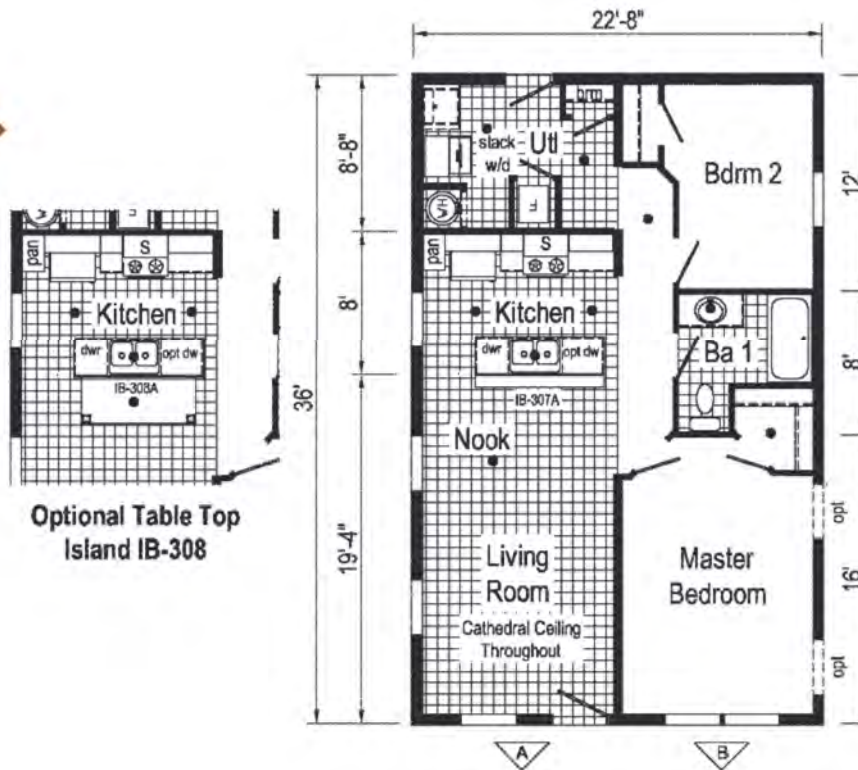

Bungalow

Astro

Commodore
Homes
of Pennsylvania

1A2601P

533 Sq. Ft.
1444

1A2602V

540 Sq. Ft.
1636

1A2604V

607 Sq. Ft.
1646

Scan to
Watch
Video!

Scan to Watch Video!

3A2601E
852 Sq. Ft.
2436

Alternate End Entry

**This cabinet color has been discontinued

3A2602E

852 Sq. Ft.
2436

Optional Table Top
Island IB-308

3A2604E

907 Sq. Ft.
2440

*Please use pictures for floorplan vision only. Decors and materials used are constantly changed and improved.

3A2606E
952 Sq. Ft.
2442

Scan to
Watch
Video!