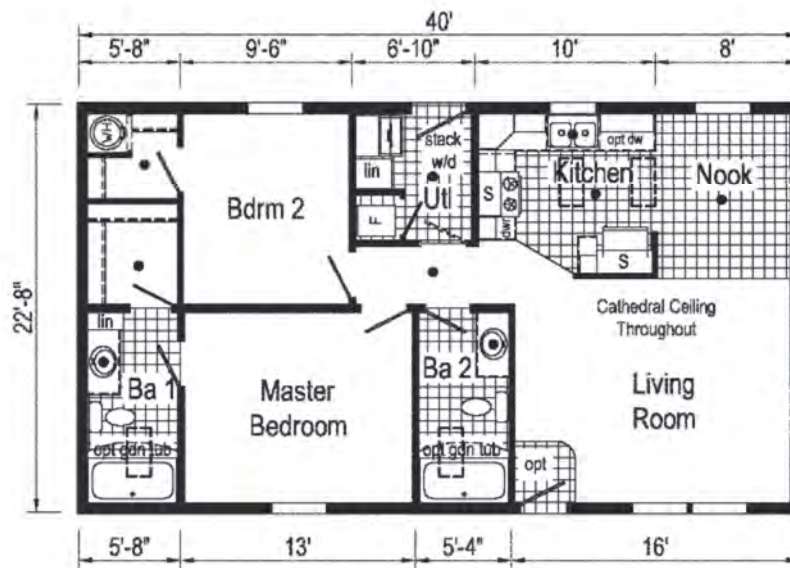

Bungalow

Astro

Commodore
Homes
of Pennsylvania

1A2601P

533 Sq. Ft.
1444

1A2602V

540 Sq. Ft.
1636

1A2604V

607 Sq. Ft.
1646

Scan to
Watch
Video!

Scan to Watch Video!

3A2601E
852 Sq. Ft.
2436

Alternate End Entry

**This cabinet color has been discontinued

3A2602E

852 Sq. Ft.
2436

Optional Table Top
Island IB-308

3A2604E

907 Sq. Ft.
2440

*Please use pictures for floorplan vision only. Decors and materials used are constantly changed and improved.

3A2606E
952 Sq. Ft.
2442

Scan to
Watch
Video!