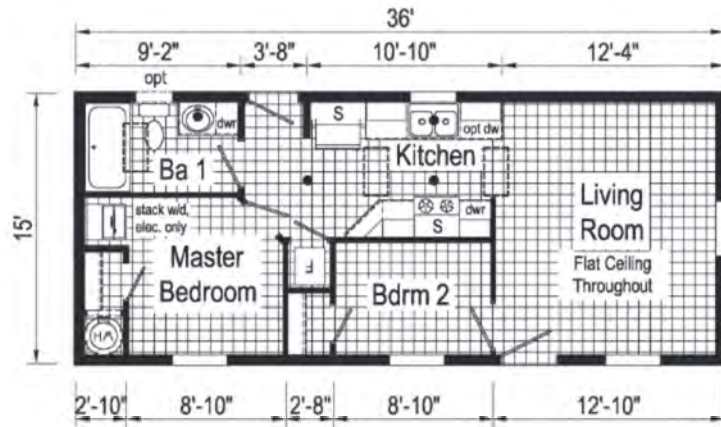

Bungalow

Astro

Commodore
Homes
of Pennsylvania

1A2601P

533 Sq. Ft.
1444

1A2602V

540 Sq. Ft.
1636

1A2604V

607 Sq. Ft.
1646

Scan to
Watch
Video!

Scan to Watch Video!

3A2601E
852 Sq. Ft.
2436

Alternate End Entry

**This cabinet color has been discontinued

3A2602E

852 Sq. Ft.
2436

Optional Table Top
Island IB-308

3A2604E

907 Sq. Ft.
2440

*Please use pictures for floorplan vision only. Decors and materials used are constantly changed and improved.

3A2606E
952 Sq. Ft.
2442

Scan to
Watch
Video!