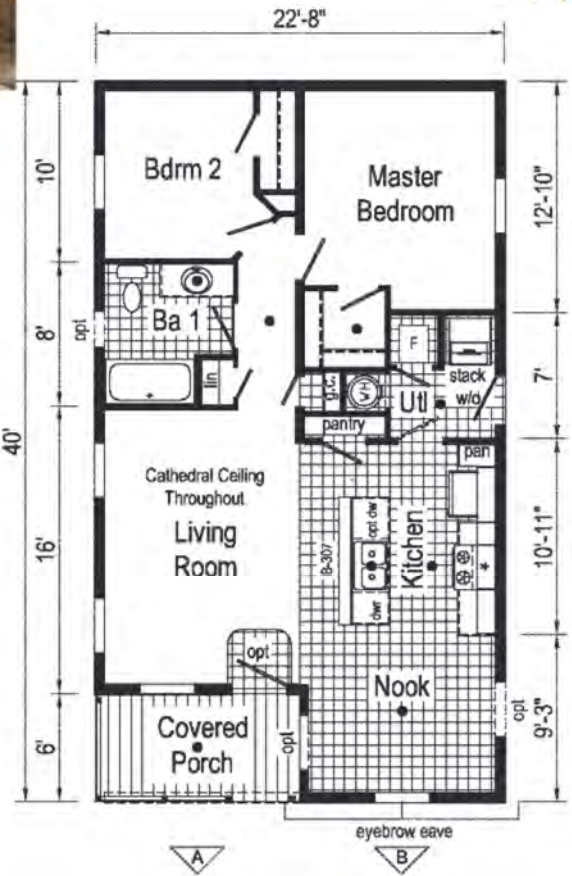

Bungalow

Astro

Commodore
Homes
of Pennsylvania

1A2601P

533 Sq. Ft.
1444

1A2602V

540 Sq. Ft.
1636

1A2604V

Optional Table Top
Island IB-308

3A2604E

907 Sq. Ft.
2440

*Please use pictures for floorplan vision only. Decors and materials used are constantly changed and improved.

3A2606E
952 Sq. Ft.
2442

Scan to
Watch
Video!

Alternate End Entry

**This cabinet color has been discontinued

3A2607E

997 Sq. Ft.
2444

3A2608E

997 Sq. Ft.
2444

3A2609E
839 Sq. Ft.
2440

Scan to
Watch
Video!