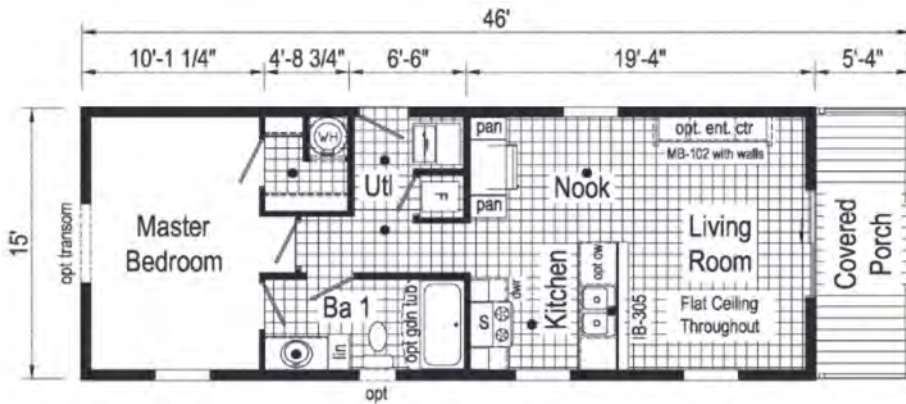

Bungalow

Astro

Commodore
Homes
of Pennsylvania

1A2601P

533 Sq. Ft.
1444

1A2602V

540 Sq. Ft.
1636

1A2604V

607 Sq. Ft.
1646

Scan to
Watch
Video!

Scan to Watch Video!

3A2601E
852 Sq. Ft.
2436

Alternate End Entry

**This cabinet color has been discontinued

3A2602E

852 Sq. Ft.
2436

Optional Table Top
Island IB-308

3A2604E

907 Sq. Ft.
2440

*Please use pictures for floorplan vision only. Decors and materials used are constantly changed and improved.

3A2606E
952 Sq. Ft.
2442

Scan to
Watch
Video!