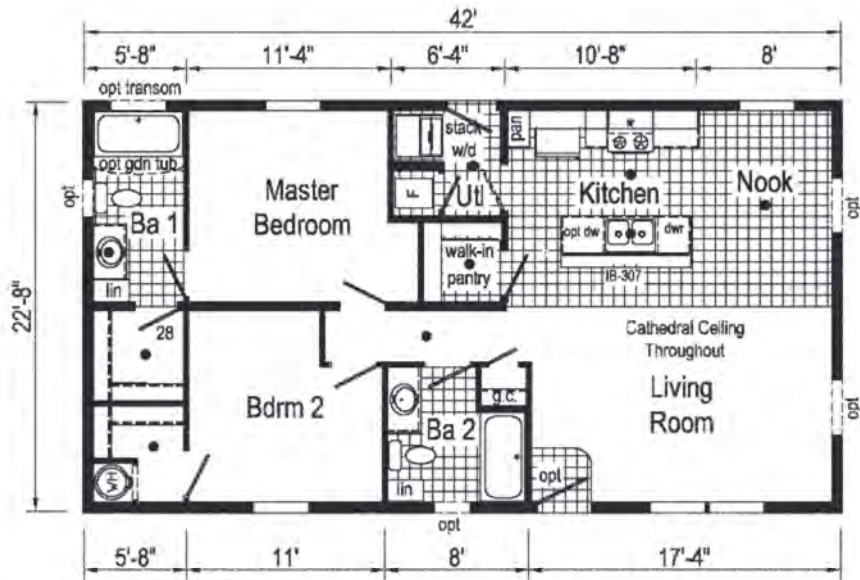

Bungalow

Astro

Commodore
Homes
of Pennsylvania

1A2601P

533 Sq. Ft.
1444

1A2602V

540 Sq. Ft.
1636

1A2604V

607 Sq. Ft.
1646

Scan to
Watch
Video!

Scan to Watch Video!

3A2601E
852 Sq. Ft.
2436

Alternate End Entry

**This cabinet color has been discontinued

3A2602E

852 Sq. Ft.
2436

Optional Table Top
Island IB-308

3A2604E

907 Sq. Ft.
2440

*Please use pictures for floorplan vision only. Decors and materials used are constantly changed and improved.

3A2606E
952 Sq. Ft.
2442

Scan to
Watch
Video!