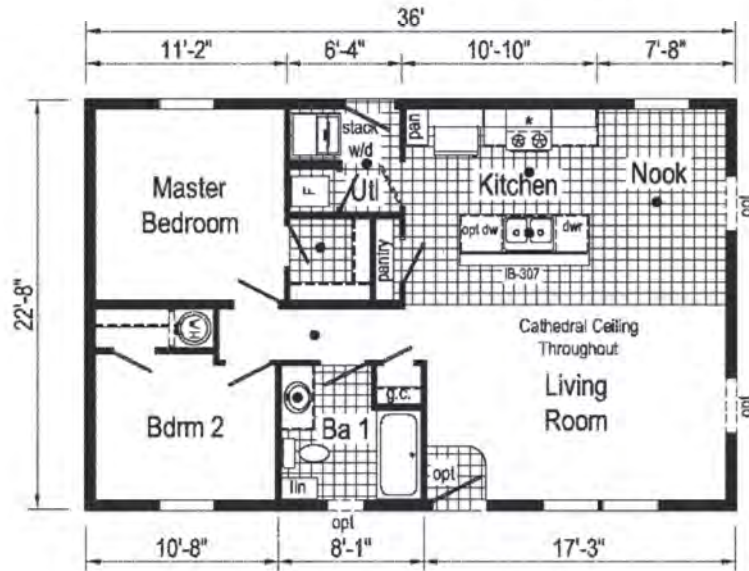

Bungalow

Astro

Commodore
Homes
of Pennsylvania

1A2601P

533 Sq. Ft.
1444

1A2602V

540 Sq. Ft.
1636

1A2604V

607 Sq. Ft.
1646

Scan to
Watch
Video!

Scan to Watch Video!

3A2601E
852 Sq. Ft.
2436

Alternate End Entry

**This cabinet color has been discontinued

3A2602E

852 Sq. Ft.
2436

Optional Table Top
Island IB-308

3A2604E

907 Sq. Ft.
2440

*Please use pictures for floorplan vision only. Decors and materials used are constantly changed and improved.

3A2606E
952 Sq. Ft.
2442

Scan to
Watch
Video!