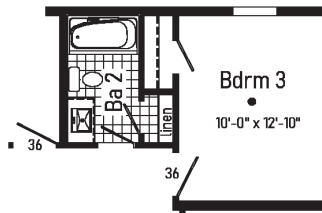

Two-Story

2023

Marquette

2

6M3001-N 2630

Style: 2-Story
 Square Feet: 1560
 Bedrooms: 3
 Bathrooms: 2.5

Optional Features:

- Twin Peak Dormer with Bumpout
- Dutch Eaves
- Full Eave Return
- Shake Siding Accent
- Octagon Window
- Window Grids
- Upgraded Front Door
- Sidelite

Features On-Site

by Others:

- Stone Facade
- Garage
- Covered Front Porch
- Gutters and Downspouts

Burlington

6M3018-N 2840

Style: 2-Story
 Square Feet: 2186
 Bedrooms: 3
 Bathrooms: 2.5
 Home Office

Optional
 Glamour
 Bath
 (omits linen closet)

Optional
 4' x 6' Tile
 Shower

Option Enlarged Bedroom 3

Optional
 Lincoln Tub

Optional
 Freestanding
 Tub

Optional
 4' x 6' Walk-In
 Tile Shower

Stonewall

6M3005-R 2836

Style: 2-Story
 Square Feet: 1968
 Bedrooms: 3
 Bathrooms: 2.5

5M3801-X 1636

Style: 2-Story
Square Feet: 1070

Bedrooms: 1-2
Bathrooms: 1.5

CASITA 1

2

CASITA 2

5M3802-X 1652

Style: 2-Story
Square Feet: 1549