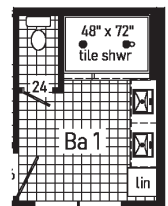

Two-Story

2023

Marquette

2

6M3001-N 2630

Style: 2-Story
 Square Feet: 1560
 Bedrooms: 3
 Bathrooms: 2.5

Optional Features:

- Twin Peak Dormer with Bumpout
- Dutch Eaves
- Full Eave Return
- Shake Siding Accent
- Octagon Window
- Window Grids
- Upgraded Front Door
- Sidelite

Features On-Site

by Others:

- Stone Facade
- Garage
- Covered Front Porch
- Gutters and Downspouts

Burlington

6M3018-N 2840

Style: 2-Story
 Square Feet: 2186
 Bedrooms: 3
 Bathrooms: 2.5
 Home Office

Optional
 Glamour
 Bath
 (omits linen closet)

Optional
 4' x 6' Tile
 Shower

Option Enlarged Bedroom 3

Optional
 Lincoln Tub

Optional
 Freestanding
 Tub

Optional
 4' x 6' Walk-In
 Tile Shower

Stonewall

6M3005-R 2836

Style: 2-Story
 Square Feet: 1968
 Bedrooms: 3
 Bathrooms: 2.5

5M3801-X 1636

Style: 2-Story
Square Feet: 1070

Bedrooms: 1-2
Bathrooms: 1.5

CASITA 1

2

CASITA 2

5M3802-X 1652

Style: 2-Story
Square Feet: 1549