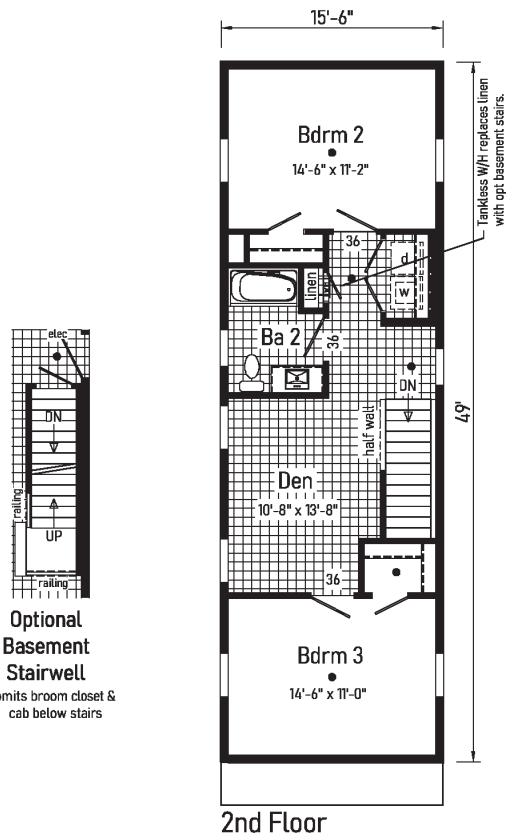

Two-Story

2023

Marquette

2

6M3001-N 2630

Style: 2-Story
 Square Feet: 1560
 Bedrooms: 3
 Bathrooms: 2.5

Optional Features:

- Twin Peak Dormer with Bumpout
- Dutch Eaves
- Full Eave Return
- Shake Siding Accent
- Octagon Window
- Window Grids
- Upgraded Front Door
- Sidelite

Features On-Site

by Others:

- Stone Facade
- Garage
- Covered Front Porch
- Gutters and Downspouts

Burlington

6M3018-N 2840

Style: 2-Story
 Square Feet: 2186
 Bedrooms: 3
 Bathrooms: 2.5
 Home Office

Optional
 Glamour
 Bath
 (omits linen closet)

5M3801-X 1636

Style: 2-Story
Square Feet: 1070

Bedrooms: 1-2
Bathrooms: 1.5

CASITA 1

2

CASITA 2

5M3802-X 1652

Style: 2-Story
Square Feet: 1549

Bedrooms: 3
Bathrooms: 2.5

CASITA

CASITA

2023

State Route 38
Emlenton, PA 16373
724-867-0189

www.manorwoodhomes.com

inHouse
experience

Connect with Us!