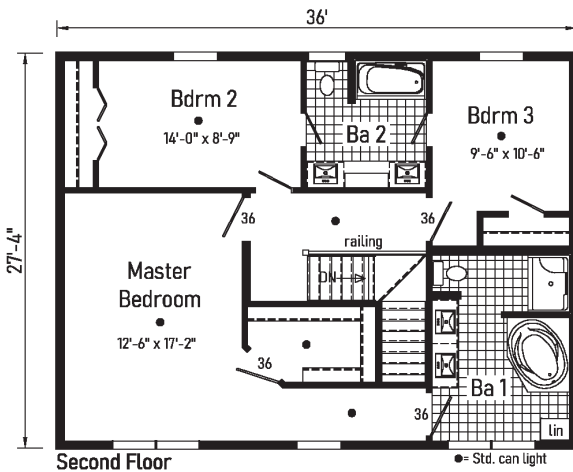

Two-Story

2023

Marquette

2

6M3001-N 2630

Style: 2-Story
 Square Feet: 1560
 Bedrooms: 3
 Bathrooms: 2.5

Optional Features:

- Twin Peak Dormer with Bumpout
- Dutch Eaves
- Full Eave Return
- Shake Siding Accent
- Octagon Window
- Window Grids
- Upgraded Front Door
- Sidelite

Features On-Site

by Others:

- Stone Facade
- Garage
- Covered Front Porch
- Gutters and Downspouts

Burlington

6M3018-N 2840

Style: 2-Story
 Square Feet: 2186
 Bedrooms: 3
 Bathrooms: 2.5
 Home Office

Optional
 Glamour
 Bath
 (omits linen closet)

Optional
 4' x 6' Tile
 Shower

Option Enlarged Bedroom 3

Optional
 Lincoln Tub

Optional
 Freestanding
 Tub

Optional
 4' x 6' Walk-In
 Tile Shower

Stonewall

6M3005-R 2836

Style: 2-Story
 Square Feet: 1968
 Bedrooms: 3
 Bathrooms: 2.5

5M3801-X 1636

Style: 2-Story
Square Feet: 1070

Bedrooms: 1-2
Bathrooms: 1.5

CASITA 1

2

CASITA 2

5M3802-X 1652

Style: 2-Story
Square Feet: 1549