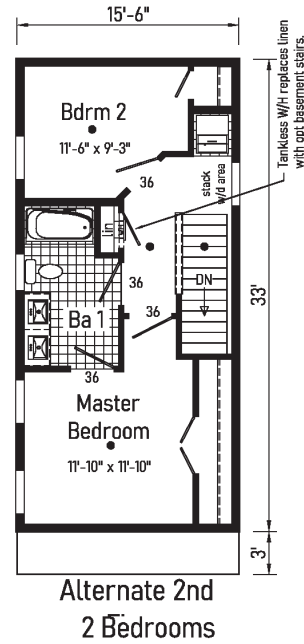

Two-Story

2023

Marquette

2

6M3001-N 2630

Style: 2-Story
 Square Feet: 1560
 Bedrooms: 3
 Bathrooms: 2.5

Optional Features:

- Twin Peak Dormer with Bumpout
- Dutch Eaves
- Full Eave Return
- Shake Siding Accent
- Octagon Window
- Window Grids
- Upgraded Front Door
- Sidelite

Features On-Site

by Others:

- Stone Facade
- Garage
- Covered Front Porch
- Gutters and Downspouts

Burlington

6M3018-N 2840

Style: 2-Story
 Square Feet: 2186
 Bedrooms: 3
 Bathrooms: 2.5
 Home Office

Optional
 Glamour
 Bath
 (omits linen closet)

Optional
 4' x 6' Tile
 Shower

Option Enlarged Bedroom 3

Optional
 Lincoln Tub

Optional
 Freestanding
 Tub

Optional
 4' x 6' Walk-In
 Tile Shower

Stonewall

6M3005-R 2836

Style: 2-Story
 Square Feet: 1968
 Bedrooms: 3
 Bathrooms: 2.5

5M3801-X 1636

Style: 2-Story
Square Feet: 1070

Bedrooms: 1-2
Bathrooms: 1.5

CASITA 1

2

CASITA 2

5M3802-X 1652

Style: 2-Story
Square Feet: 1549