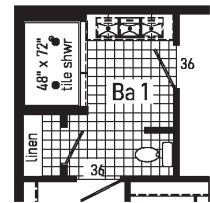

Two-Story

2023

Marquette

2

6M3001-N 2630

Style: 2-Story
 Square Feet: 1560
 Bedrooms: 3
 Bathrooms: 2.5

Optional Features:

- Twin Peak Dormer with Bumpout
- Dutch Eaves
- Full Eave Return
- Shake Siding Accent
- Octagon Window
- Window Grids
- Upgraded Front Door
- Sidelite

Features On-Site

by Others:

- Stone Facade
- Garage
- Covered Front Porch
- Gutters and Downspouts

Burlington

6M3018-N 2840

Style: 2-Story
 Square Feet: 2186
 Bedrooms: 3
 Bathrooms: 2.5
 Home Office

Optional
 Glamour
 Bath
 (omits linen closet)

Optional
 4' x 6' Tile
 Shower

Option Enlarged Bedroom 3

Optional
 Lincoln Tub

Optional
 Freestanding
 Tub

Optional
 4' x 6' Walk-In
 Tile Shower

Stonewall

6M3005-R 2836

Style: 2-Story
 Square Feet: 1968
 Bedrooms: 3
 Bathrooms: 2.5

5M3801-X 1636

Style: 2-Story
Square Feet: 1070

Bedrooms: 1-2
Bathrooms: 1.5

CASITA 1

2

CASITA 2

5M3802-X 1652

Style: 2-Story
Square Feet: 1549