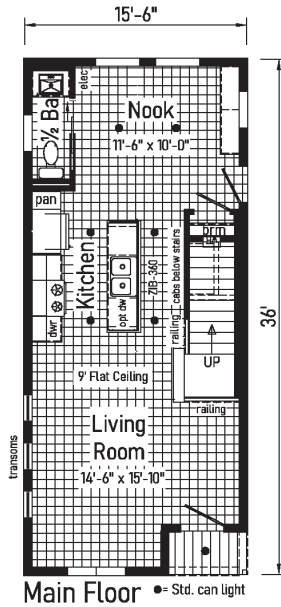

Two-Story

2023

Marquette

2

6M3001-N 2630

Style: 2-Story
 Square Feet: 1560
 Bedrooms: 3
 Bathrooms: 2.5

Optional Features:

- Twin Peak Dormer with Bumpout
- Dutch Eaves
- Full Eave Return
- Shake Siding Accent
- Octagon Window
- Window Grids
- Upgraded Front Door
- Sidelite

Features On-Site

by Others:

- Stone Facade
- Garage
- Covered Front Porch
- Gutters and Downspouts

Burlington

6M3018-N 2840

Style: 2-Story
 Square Feet: 2186
 Bedrooms: 3
 Bathrooms: 2.5
 Home Office

Optional
 Glamour
 Bath
 (omits linen closet)

Optional
 4' x 6' Tile
 Shower

Option Enlarged Bedroom 3

Optional
 Lincoln Tub

Optional
 Freestanding
 Tub

Optional
 4' x 6' Walk-In
 Tile Shower

Stonewall

6M3005-R 2836

Style: 2-Story
 Square Feet: 1968
 Bedrooms: 3
 Bathrooms: 2.5

5M3801-X 1636

Style: 2-Story
Square Feet: 1070

Bedrooms: 1-2
Bathrooms: 1.5

CASITA 1

2

CASITA 2

5M3802-X 1652

Style: 2-Story
Square Feet: 1549