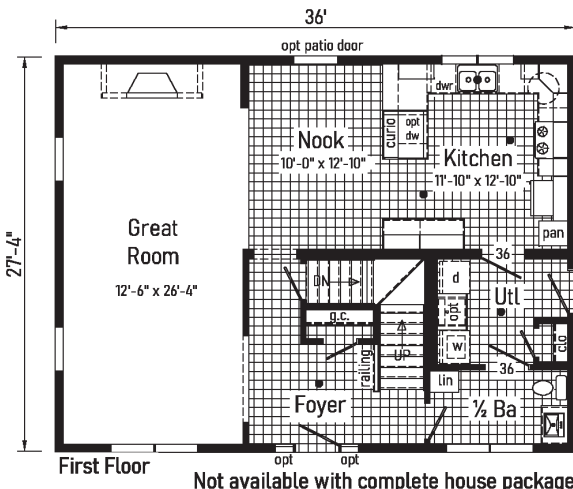

Two-Story

2023

Marquette

2

6M3001-N 2630

Style: 2-Story
 Square Feet: 1560
 Bedrooms: 3
 Bathrooms: 2.5

Optional Features:

- Twin Peak Dormer with Bumpout
- Dutch Eaves
- Full Eave Return
- Shake Siding Accent
- Octagon Window
- Window Grids
- Upgraded Front Door
- Sidelite

Features On-Site

by Others:

- Stone Facade
- Garage
- Covered Front Porch
- Gutters and Downspouts

Burlington

6M3018-N 2840

Style: 2-Story
 Square Feet: 2186
 Bedrooms: 3
 Bathrooms: 2.5
 Home Office

Optional
 Glamour
 Bath
 (omits linen closet)

Optional
 4' x 6' Tile
 Shower

Option Enlarged Bedroom 3

Optional
 Lincoln Tub

Optional
 Freestanding
 Tub

Optional
 4' x 6' Walk-In
 Tile Shower

Stonewall

6M3005-R 2836

Style: 2-Story
 Square Feet: 1968
 Bedrooms: 3
 Bathrooms: 2.5

5M3801-X 1636

Style: 2-Story
Square Feet: 1070

Bedrooms: 1-2
Bathrooms: 1.5

CASITA 1

2

CASITA 2

5M3802-X 1652

Style: 2-Story
Square Feet: 1549