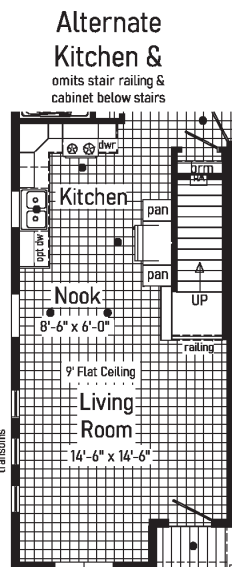

Two-Story

2023

Marquette

2

6M3001-N 2630

Style: 2-Story
 Square Feet: 1560
 Bedrooms: 3
 Bathrooms: 2.5

Optional Features:

- Twin Peak Dormer with Bumpout
- Dutch Eaves
- Full Eave Return
- Shake Siding Accent
- Octagon Window
- Window Grids
- Upgraded Front Door
- Sidelite

Features On-Site

by Others:

- Stone Facade
- Garage
- Covered Front Porch
- Gutters and Downspouts

Burlington

6M3018-N 2840

Style: 2-Story
 Square Feet: 2186
 Bedrooms: 3
 Bathrooms: 2.5
 Home Office

Optional
 Glamour
 Bath
 (omits linen closet)

5M3801-X 1636

Style: 2-Story
Square Feet: 1070

Bedrooms: 1-2
Bathrooms: 1.5

CASITA 1

2

CASITA 2

5M3802-X 1652

Style: 2-Story
Square Feet: 1549

Bedrooms: 3
Bathrooms: 2.5

CASITA

CASITA

2023

State Route 38
Emlenton, PA 16373
724-867-0189

www.manorwoodhomes.com

inHouse
experience

Connect with Us!