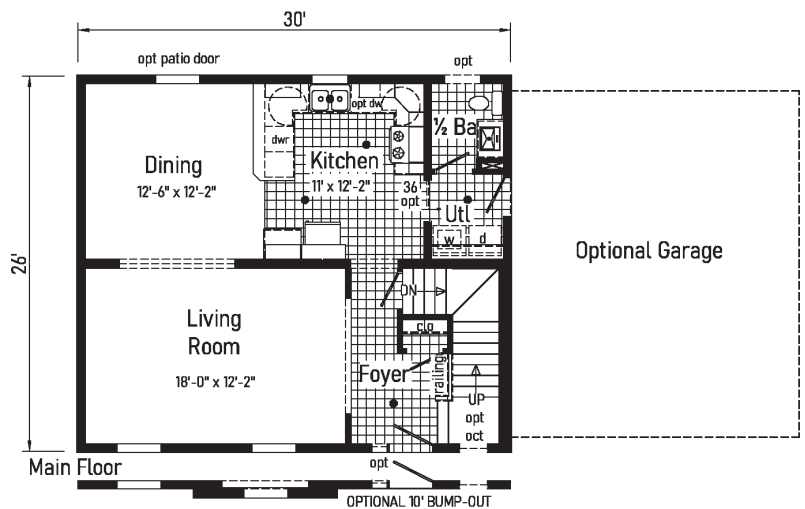

Two-Story

2023

Marquette

2

6M3001-N 2630

Style: 2-Story
 Square Feet: 1560
 Bedrooms: 3
 Bathrooms: 2.5

Optional Features:

- Twin Peak Dormer with Bumpout
- Dutch Eaves
- Full Eave Return
- Shake Siding Accent
- Octagon Window
- Window Grids
- Upgraded Front Door
- Sidelite

Features On-Site

by Others:

- Stone Facade
- Garage
- Covered Front Porch
- Gutters and Downspouts

Burlington

6M3018-N 2840

Style: 2-Story
 Square Feet: 2186
 Bedrooms: 3
 Bathrooms: 2.5
 Home Office

Optional
 Glamour
 Bath
 (omits linen closet)

Optional
 4' x 6' Tile
 Shower

Option Enlarged Bedroom 3

Optional
 Lincoln Tub

Optional
 Freestanding
 Tub

Optional
 4' x 6' Walk-In
 Tile Shower

Stonewall

6M3005-R 2836

Style: 2-Story
 Square Feet: 1968
 Bedrooms: 3
 Bathrooms: 2.5

5M3801-X 1636

Style: 2-Story
Square Feet: 1070

Bedrooms: 1-2
Bathrooms: 1.5

CASITA 1

2

CASITA 2

5M3802-X 1652

Style: 2-Story
Square Feet: 1549