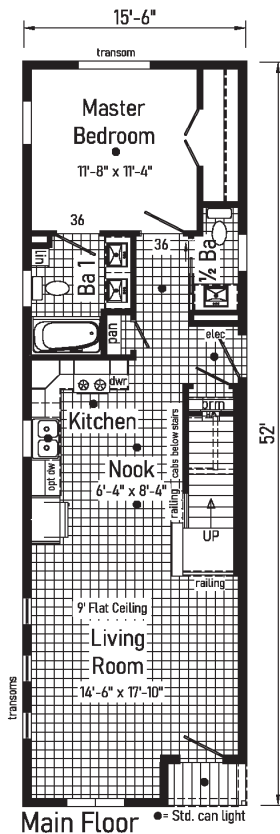

Two-Story

2023

Marquette

2

6M3001-N 2630

Style: 2-Story
 Square Feet: 1560
 Bedrooms: 3
 Bathrooms: 2.5

Optional Features:

- Twin Peak Dormer with Bumpout
- Dutch Eaves
- Full Eave Return
- Shake Siding Accent
- Octagon Window
- Window Grids
- Upgraded Front Door
- Sidelite

Features On-Site

by Others:

- Stone Facade
- Garage
- Covered Front Porch
- Gutters and Downspouts

Burlington

6M3018-N 2840

Style: 2-Story
 Square Feet: 2186
 Bedrooms: 3
 Bathrooms: 2.5
 Home Office

Optional
 Glamour
 Bath
 (omits linen closet)

5M3801-X 1636

Style: 2-Story
Square Feet: 1070

Bedrooms: 1-2
Bathrooms: 1.5

CASITA 1

2

CASITA 2

5M3802-X 1652

Style: 2-Story
Square Feet: 1549

Bedrooms: 3
Bathrooms: 2.5

CASITA

CASITA

2023

State Route 38
Emlenton, PA 16373
724-867-0189

www.manorwoodhomes.com

inHouse
experience

Connect with Us!