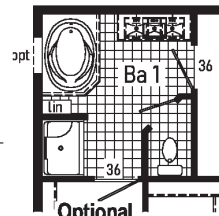

Two-Story

2023

Marquette

2

6M3001-N 2630

Style: 2-Story
 Square Feet: 1560
 Bedrooms: 3
 Bathrooms: 2.5

Optional Features:

- Twin Peak Dormer with Bumpout
- Dutch Eaves
- Full Eave Return
- Shake Siding Accent
- Octagon Window
- Window Grids
- Upgraded Front Door
- Sidelite

Features On-Site

by Others:

- Stone Facade
- Garage
- Covered Front Porch
- Gutters and Downspouts

Burlington

6M3018-N 2840

Style: 2-Story
 Square Feet: 2186
 Bedrooms: 3
 Bathrooms: 2.5
 Home Office

Optional
 Glamour
 Bath
 (omits linen closet)

Optional
 4' x 6' Tile
 Shower

Option Enlarged Bedroom 3

Optional
 Lincoln Tub

Optional
 Freestanding
 Tub

Optional
 4' x 6' Walk-In
 Tile Shower

Stonewall

6M3005-R 2836

Style: 2-Story
 Square Feet: 1968
 Bedrooms: 3
 Bathrooms: 2.5