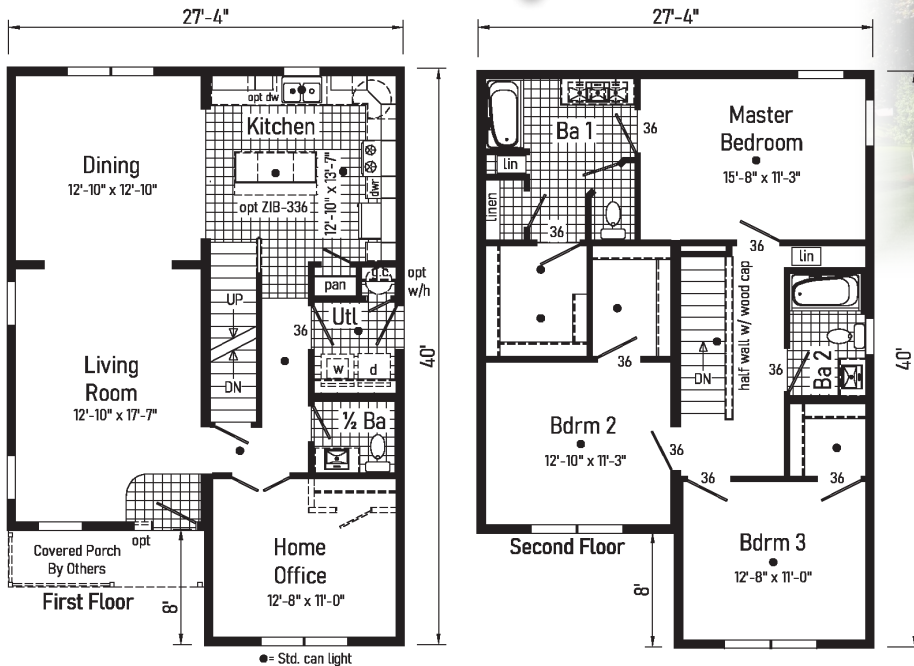

Two-Story

2023

Marquette

2

6M3001-N 2630

Style: 2-Story
 Square Feet: 1560
 Bedrooms: 3
 Bathrooms: 2.5

Optional Features:

- Twin Peak Dormer with Bumpout
- Dutch Eaves
- Full Eave Return
- Shake Siding Accent
- Octagon Window
- Window Grids
- Upgraded Front Door
- Sidelite

Features On-Site

by Others:

- Stone Facade
- Garage
- Covered Front Porch
- Gutters and Downspouts

Burlington

6M3018-N 2840

Style: 2-Story
 Square Feet: 2186
 Bedrooms: 3
 Bathrooms: 2.5
 Home Office

Optional
 Glamour
 Bath
 (omits linen closet)

Optional
 4' x 6' Tile
 Shower

Option Enlarged Bedroom 3

Optional
 Lincoln Tub

Optional
 Freestanding
 Tub

Optional
 4' x 6' Walk-In
 Tile Shower

Stonewall

6M3005-R 2836

Style: 2-Story
 Square Feet: 1968
 Bedrooms: 3
 Bathrooms: 2.5

5M3801-X 1636

Style: 2-Story
Square Feet: 1070

Bedrooms: 1-2
Bathrooms: 1.5

CASITA 1

2

CASITA 2

5M3802-X 1652

Style: 2-Story
Square Feet: 1549