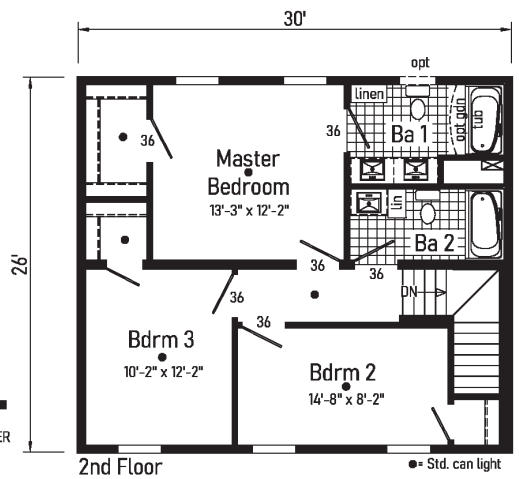

Two-Story

2023

Marquette

2

6M3001-N 2630

Style: 2-Story
 Square Feet: 1560
 Bedrooms: 3
 Bathrooms: 2.5

Optional Features:

- Twin Peak Dormer with Bumpout
- Dutch Eaves
- Full Eave Return
- Shake Siding Accent
- Octagon Window
- Window Grids
- Upgraded Front Door
- Sidelite

Features On-Site

by Others:

- Stone Facade
- Garage
- Covered Front Porch
- Gutters and Downspouts

Burlington

6M3018-N 2840

Style: 2-Story
 Square Feet: 2186
 Bedrooms: 3
 Bathrooms: 2.5
 Home Office

Optional
 Glamour
 Bath
 (omits linen closet)

Optional
 4' x 6' Tile
 Shower

Option Enlarged Bedroom 3

Optional
 Lincoln Tub

Optional
 Freestanding
 Tub

Optional
 4' x 6' Walk-In
 Tile Shower

Stonewall

6M3005-R 2836

Style: 2-Story
 Square Feet: 1968
 Bedrooms: 3
 Bathrooms: 2.5

5M3801-X 1636

Style: 2-Story
Square Feet: 1070

Bedrooms: 1-2
Bathrooms: 1.5

CASITA 1

2

CASITA 2

5M3802-X 1652

Style: 2-Story
Square Feet: 1549