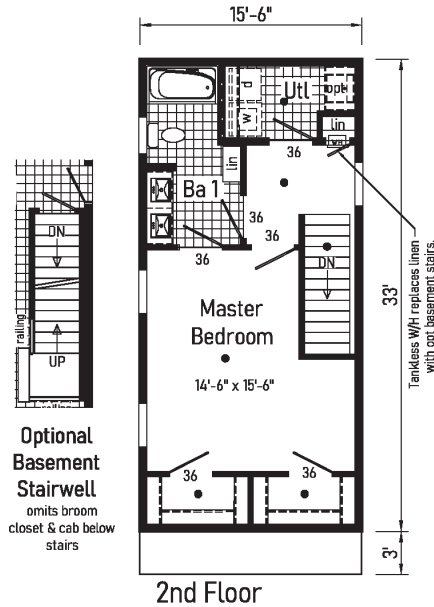

Two-Story

2023

Marquette

2

6M3001-N 2630

Style: 2-Story
 Square Feet: 1560
 Bedrooms: 3
 Bathrooms: 2.5

Optional Features:

- Twin Peak Dormer with Bumpout
- Dutch Eaves
- Full Eave Return
- Shake Siding Accent
- Octagon Window
- Window Grids
- Upgraded Front Door
- Sidelite

Features On-Site

by Others:

- Stone Facade
- Garage
- Covered Front Porch
- Gutters and Downspouts

Burlington

6M3018-N 2840

Style: 2-Story
 Square Feet: 2186
 Bedrooms: 3
 Bathrooms: 2.5
 Home Office

Optional
 Glamour
 Bath
 (omits linen closet)

Optional
 4' x 6' Tile
 Shower

Option Enlarged Bedroom 3

Optional
 Lincoln Tub

Optional
 Freestanding
 Tub

Optional
 4' x 6' Walk-In
 Tile Shower

Stonewall

6M3005-R 2836

Style: 2-Story
 Square Feet: 1968
 Bedrooms: 3
 Bathrooms: 2.5

5M3801-X 1636

Style: 2-Story
Square Feet: 1070

Bedrooms: 1-2
Bathrooms: 1.5

CASITA 1

2

CASITA 2

5M3802-X 1652

Style: 2-Story
Square Feet: 1549