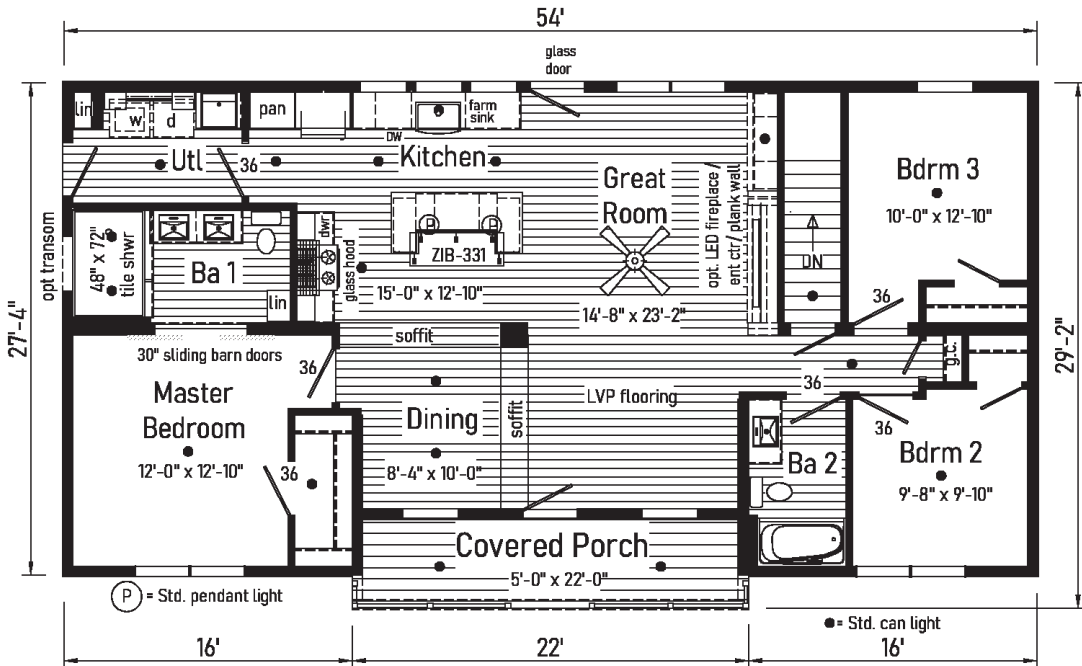

G.M.D. GRAND

2.0

2M3704-R 2866

Style: Ranch
 Square Feet: 1779
 Bedrooms: 3
 Bathrooms: 2

4

Optional
 Freestanding Tub
 with Shower
 (omits linen)

● = Std. can light

Ⓟ = Std. pendant light

8

G.M.D. GRAND

3.1

2M3708-R 2872

Style: Ranch
 Square Feet: 1876
 Bedrooms: 3
 Bathrooms: 2
 Home Office

Optional Freestanding Tub with Shower
 (omits linen)

Opt Attic Stairs

(P) = Std. pendant light

● = Std. can light

GoGRAND

4.1

2M3711-R 2854

Style: Ranch
 Square Feet: 1410
 Bedrooms: 3
 Bathrooms: 2

10

GmD GRAND

1.2

2M3703-X 3262

Style: Ranch
Square Feet: 1784
Bedrooms: 3
Bathrooms: 2

11

GmD GRAND

2.2

2M3706-X 3266

Style: Ranch
 Square Feet: 1901
 Bedrooms: 3
 Bathrooms: 2

12