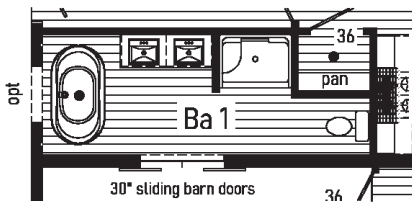

2M3702-R 2862

Style: Ranch
Square Feet: 1607
Bedrooms: 3
Bathrooms: 2

Optional Freestanding Tub with Shower (omits linen)

GmD GRAND

2.1

2M3705-R 2866

Style: Ranch
 Square Feet: 1712
 Bedrooms: 3
 Bathrooms: 2

8

G.M.D. GRAND

3.1

2M3708-R 2872

Style: Ranch
 Square Feet: 1876
 Bedrooms: 3
 Bathrooms: 2
 Home Office

Optional Freestanding Tub with Shower
 (omits linen)

Opt Attic Stairs

(P) = Std. pendant light