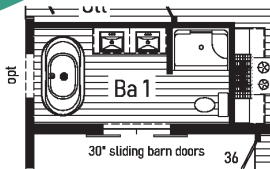

G.M.D. GRAND

2.0

2M3704-R 2866

Style: Ranch
 Square Feet: 1779
 Bedrooms: 3
 Bathrooms: 2

4

Optional
 Freestanding Tub
 with Shower
 (omits linen)

● = Std. can light

Ⓟ = Std. pendant light

G.M.D. GRAND

4.0

2M3710-R 2854

Style: Ranch
 Square Feet: 1451
 Bedrooms: 3
 Bathrooms: 2

6

Opt Attic Stairs

GmD GRAND

1.1

2M3702-R 2862

Style: Ranch
Square Feet: 1607
Bedrooms: 3
Bathrooms: 2

Optional Freestanding Tub with Shower (omits linen)

GmD GRAND

2.1

2M3705-R 2866

Style: Ranch
 Square Feet: 1712
 Bedrooms: 3
 Bathrooms: 2