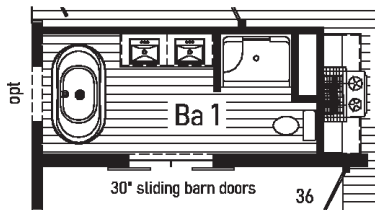

G.M.D. GRAND

2.0

2M3704-R 2866

Style: Ranch
 Square Feet: 1779
 Bedrooms: 3
 Bathrooms: 2

4

Optional
 Freestanding Tub
 with Shower
 (omits linen)

● = Std. can light

Ⓟ = Std. pendant light

GRAND

3.0

2M3707-R 2872

Style: Ranch
 Square Feet: 1943
 Bedrooms: 3
 Bathrooms: 2
 Home Office

Optional
 Freestanding Tub
 with Shower
 (omits linen)

Opt Attic
 Stairs

● = Std. can light

(P) = Std. pendant light