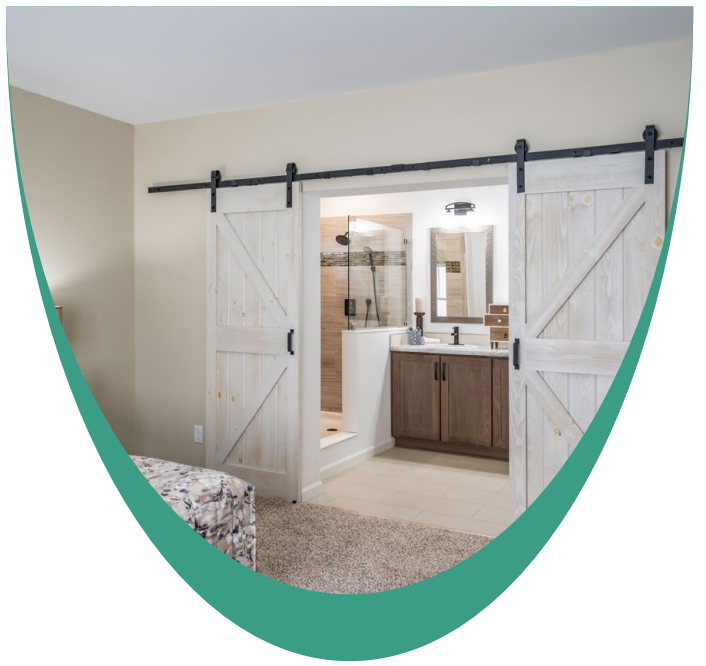

G.M.D. GRAND

2.0

2M3704-R 2866

Style: Ranch
 Square Feet: 1779
 Bedrooms: 3
 Bathrooms: 2

4

Optional
 Freestanding Tub
 with Shower
 (omits linen)

● = Std. can light

Ⓟ = Std. pendant light