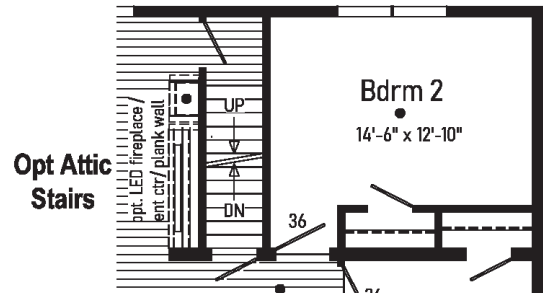

G.M.D. GRAND

2.0

2M3704-R 2866

Style: Ranch
 Square Feet: 1779
 Bedrooms: 3
 Bathrooms: 2

4

Optional
 Freestanding Tub
 with Shower
 (omits linen)

● = Std. can light

Ⓟ = Std. pendant light