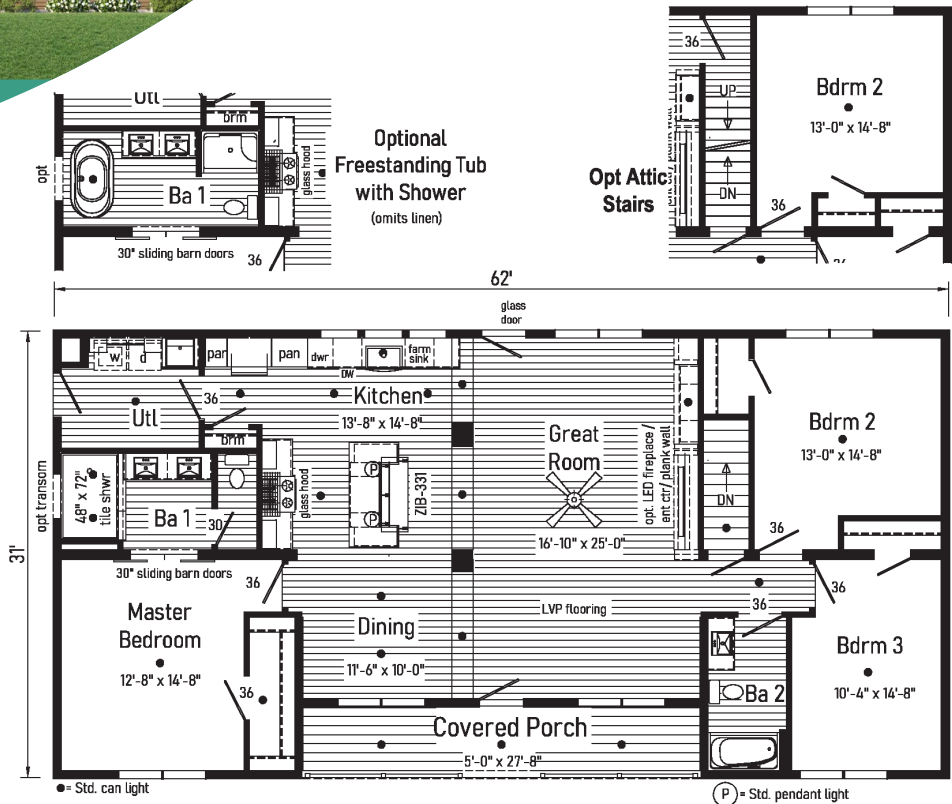

G.M.D. GRAND

2.0

2M3704-R 2866

Style: Ranch
 Square Feet: 1779
 Bedrooms: 3
 Bathrooms: 2

4

Optional
 Freestanding Tub
 with Shower
 (omits linen)

● = Std. can light

Ⓟ = Std. pendant light

● = Std. can light

GoGRAND

4.1

2M3711-R 2854

Style: Ranch
 Square Feet: 1410
 Bedrooms: 3
 Bathrooms: 2

10

GmD GRAND

1.2

2M3703-X 3262

Style: Ranch
Square Feet: 1784
Bedrooms: 3
Bathrooms: 2

11

GmD GRAND

2.2

2M3706-X 3266

Style: Ranch
 Square Feet: 1901
 Bedrooms: 3
 Bathrooms: 2

12

GRAND

3.2

2M3709-x 3272

Style: Ranch
 Square Feet: 2087
 Bedrooms: 3
 Bathrooms: 2
 Home Office

13

Optional Freestanding Tub with Shower
 (omits linen)

Opt Attic Stairs

● = Std. can light (P) = Std. pendant light