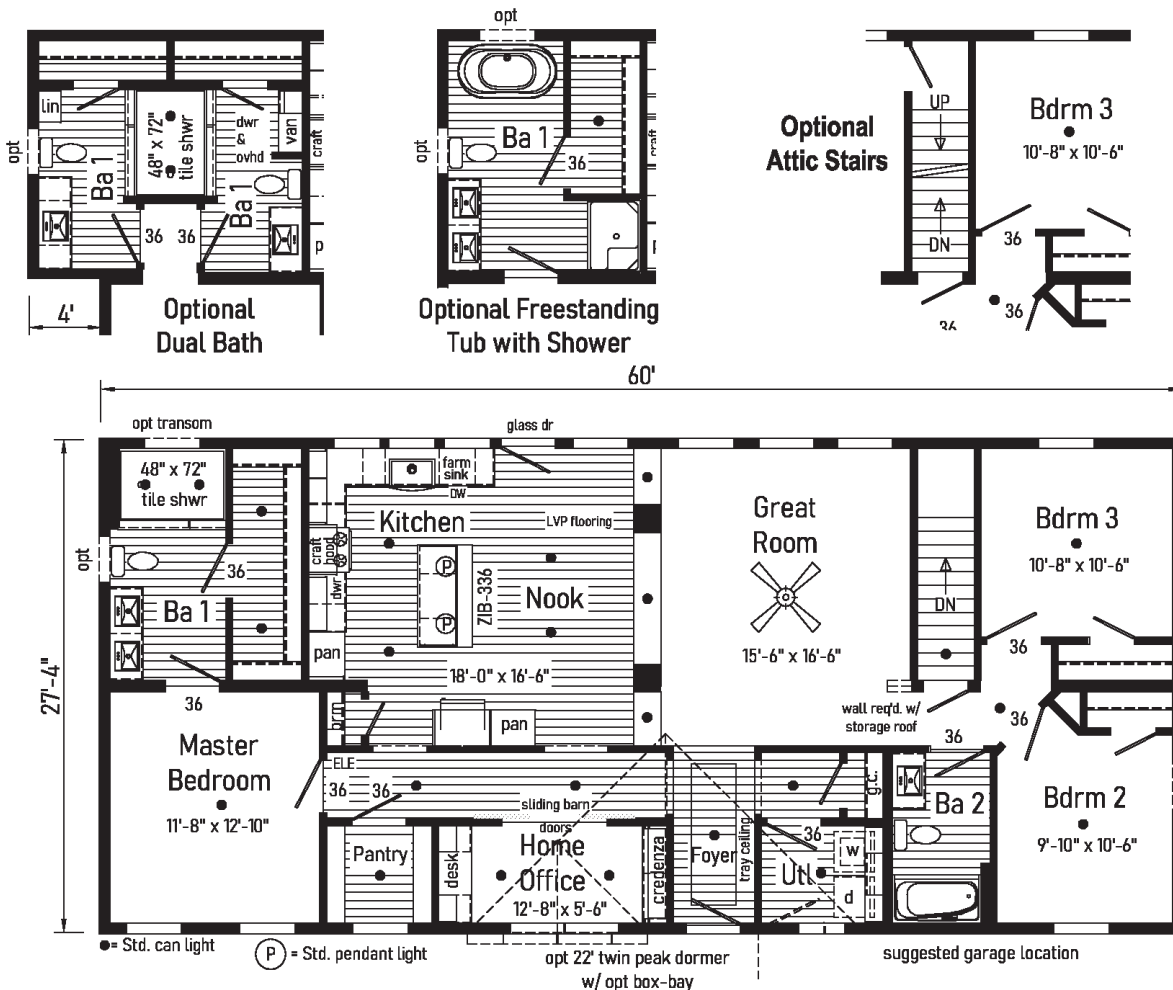

Enter the front door and you are greeted by a massive Great Room; Luxury Vinyl Plank flooring, aesthetically pleasing columns and interior flow will certainly impress. The Great Room opens to the kitchen, perfect for friend and family gatherings. Kitchen features, work space and storage abound; formal dining is available for more intimate times. Luxury continues into the ensuite master with sliding barn doors, his / her sinks, a private commode (in most models), and walk-in ceramic tile shower.

G.M.D. GRAND

2.0

2M3704-R 2866

Style: Ranch
 Square Feet: 1779
 Bedrooms: 3
 Bathrooms: 2

4

Optional
 Freestanding Tub
 with Shower
 (omits linen)

● = Std. can light

Ⓟ = Std. pendant light

2M3713-R 2856

Style: Ranch
 Square Feet: 1531
 Bedrooms: 3
 Bathrooms: 2
 Home Office

2

GRAND

Dence

2.0

2M3714-R 2860

Style: Ranch
 Square Feet: 1640
 Bedrooms: 3
 Bathrooms: 2
 Home Office

● = Std. can light (P) = Std. pendant light

Scan to Watch Video!

Grand Deuce

GRAND

Dence

3.2

2M3718-X 3268

Style: Ranch
 Square Feet: 2073
 Bedrooms: 3
 Bathrooms: 2
 Home Office