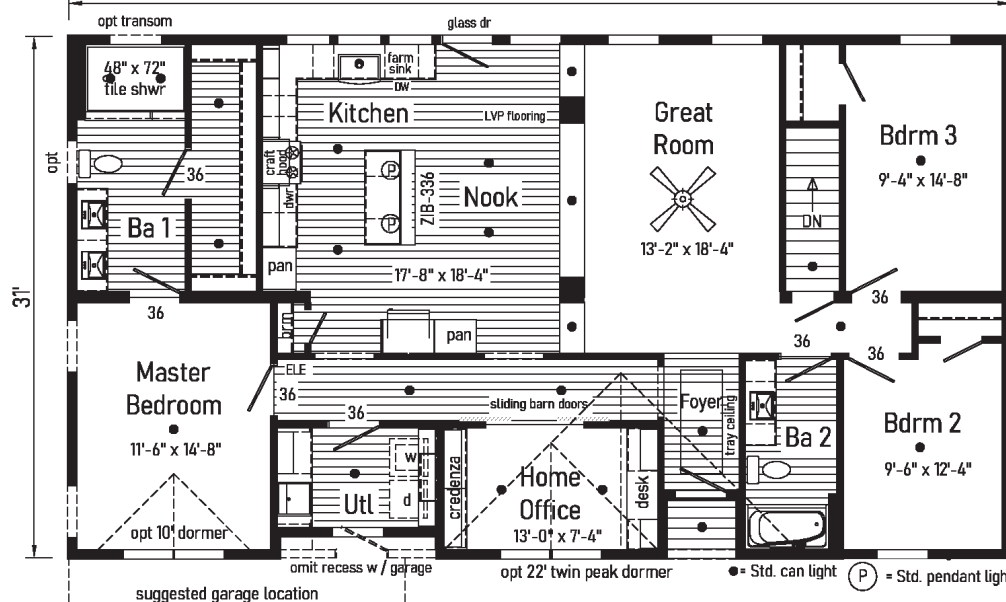

G.M.D. GRAND

2.0

2M3704-R 2866

Style: Ranch
 Square Feet: 1779
 Bedrooms: 3
 Bathrooms: 2

4

Optional
 Freestanding Tub
 with Shower
 (omits linen)

● = Std. can light

Ⓟ = Std. pendant light

2M3715-R 2868

Style: Ranch
 Square Feet: 1859
 Bedrooms: 3
 Bathrooms: 2
 Home Office

● = Std. can light (P) = Std. pendant light

4

1.2

2M3716-X 3256

Style: Ranch
 Square Feet: 1709
 Bedrooms: 3
 Bathrooms: 2
 Home Office

● = Std. can light (P) = Std. pendant light

Scan to Watch Video!

Grand Deuce

GRAND

Dence

3.2

2M3718-X 3268

Style: Ranch
 Square Feet: 2073
 Bedrooms: 3
 Bathrooms: 2
 Home Office