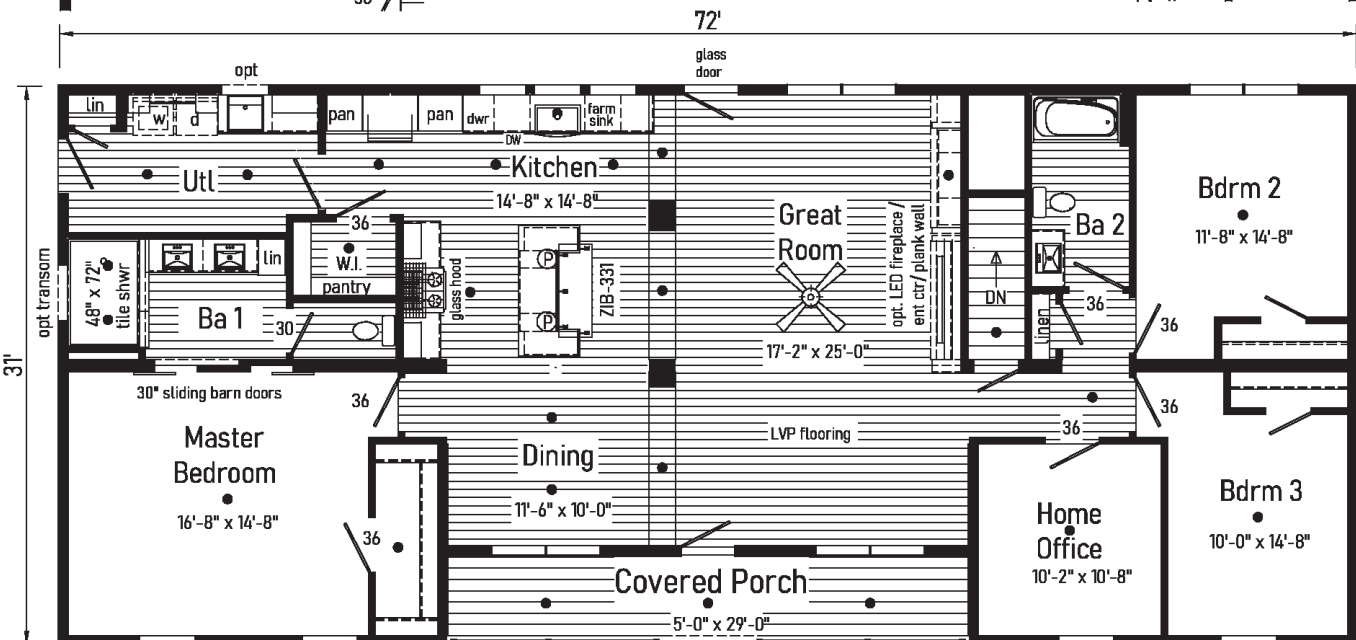

G.M.D. GRAND

2.0

2M3704-R 2866

Style: Ranch
 Square Feet: 1779
 Bedrooms: 3
 Bathrooms: 2

4

Optional
 Freestanding Tub
 with Shower
 (omits linen)

● = Std. can light

Ⓟ = Std. pendant light

● = Std. can light

GoGRAND

4.1

2M3711-R 2854

Style: Ranch
 Square Feet: 1410
 Bedrooms: 3
 Bathrooms: 2

10

GmD GRAND

1.2

GRAND

3.2

2M3709-x 3272

Style: Ranch
 Square Feet: 2087
 Bedrooms: 3
 Bathrooms: 2
 Home Office

13

Optional Freestanding Tub with Shower
 (omits linen)

Opt Attic Stairs

● = Std. can light (P) = Std. pendant light

GRAND

4.2

2M3712-X 3254

Style: Ranch
 Square Feet: 1569
 Bedrooms: 3
 Bathrooms: 2

14

GooD GRAND

Grand

2023