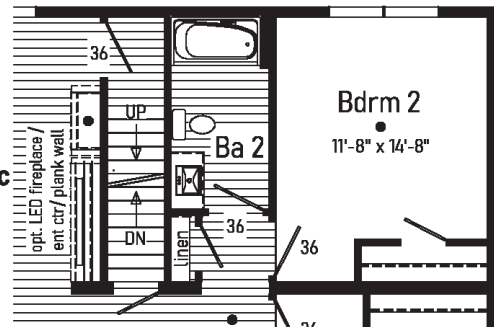

GRAND

3.2

2M3709-x 3272

Style: Ranch
 Square Feet: 2087
 Bedrooms: 3
 Bathrooms: 2
 Home Office

13

Optional Freestanding Tub with Shower
 (omits linen)

Opt Attic Stairs

● = Std. can light (P) = Std. pendant light