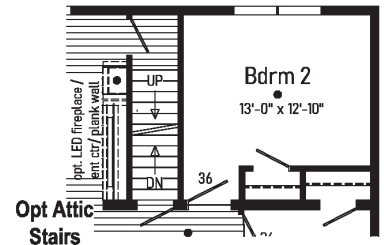

G.M.D. GRAND

4.0

2M3710-R 2854

Style: Ranch
 Square Feet: 1451
 Bedrooms: 3
 Bathrooms: 2

6

Opt Attic Stairs

GmD GRAND

1.1

2M3702-R 2862

Style: Ranch
Square Feet: 1607
Bedrooms: 3
Bathrooms: 2

Optional Freestanding Tub with Shower (omits linen)

GmD GRAND

2.1

2M3705-R 2866

Style: Ranch
 Square Feet: 1712
 Bedrooms: 3
 Bathrooms: 2