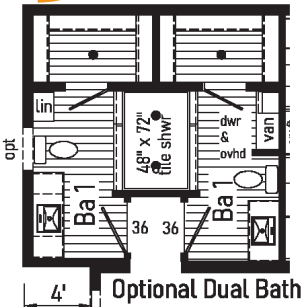

G.M.D. GRAND

2.0

2M3704-R 2866

Style: Ranch
 Square Feet: 1779
 Bedrooms: 3
 Bathrooms: 2

4

Optional
 Freestanding Tub
 with Shower
 (omits linen)

● = Std. can light

Ⓟ = Std. pendant light

2M3713-R 2856

Style: Ranch
 Square Feet: 1531
 Bedrooms: 3
 Bathrooms: 2
 Home Office

2

GRAND

Dence

2.0

2M3714-R 2860

Style: Ranch
 Square Feet: 1640
 Bedrooms: 3
 Bathrooms: 2
 Home Office

2M3715-R 2868

Style: Ranch
 Square Feet: 1859
 Bedrooms: 3
 Bathrooms: 2
 Home Office

● = Std. can light (P) = Std. pendant light

4

1.2

2M3716-X 3256

Style: Ranch
 Square Feet: 1709
 Bedrooms: 3
 Bathrooms: 2
 Home Office

● = Std. can light (P) = Std. pendant light

Scan to Watch Video!

Grand Deuce

GRAND

Dence

3.2

2M3718-X 3268

Style: Ranch
 Square Feet: 2073
 Bedrooms: 3
 Bathrooms: 2
 Home Office