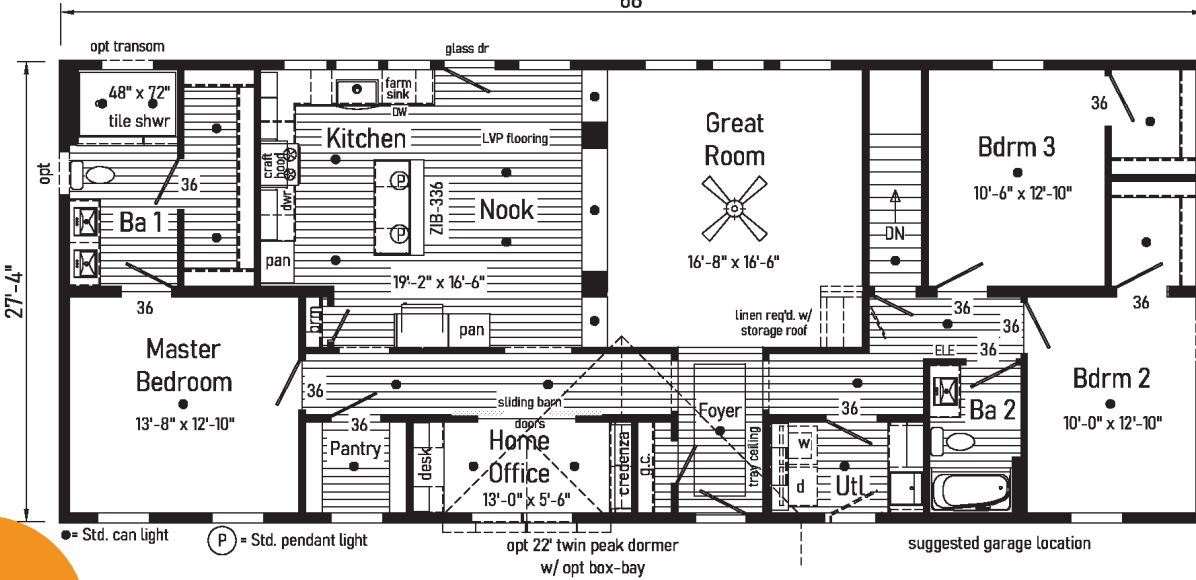

G.M.D. GRAND

2.0

2M3704-R 2866

Style: Ranch
 Square Feet: 1779
 Bedrooms: 3
 Bathrooms: 2

4

Optional
 Freestanding Tub
 with Shower
 (omits linen)

● = Std. can light

Ⓟ = Std. pendant light

● = Std. can light

GoGRAND

4.1

2M3711-R 2854

Style: Ranch
 Square Feet: 1410
 Bedrooms: 3
 Bathrooms: 2

10

GmD GRAND

1.2

2M3713-R 2856

Style: Ranch
 Square Feet: 1531
 Bedrooms: 3
 Bathrooms: 2
 Home Office

2

GRAND

Dence

2.0

2M3714-R 2860

Style: Ranch
 Square Feet: 1640
 Bedrooms: 3
 Bathrooms: 2
 Home Office

2M3715-R 2868

Style: Ranch
 Square Feet: 1859
 Bedrooms: 3
 Bathrooms: 2
 Home Office

● = Std. can light (P) = Std. pendant light

4

1.2

2M3716-X 3256

Style: Ranch
 Square Feet: 1709
 Bedrooms: 3
 Bathrooms: 2
 Home Office