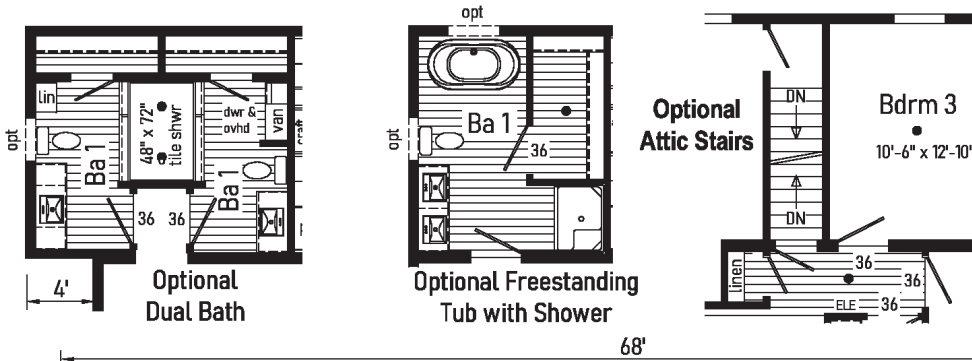

2M3715-R 2868

Style: Ranch
Square Feet: 1859
Bedrooms: 3
Bathrooms: 2
Home Office

● = Std. can light (P) = Std. pendant light

4

1.2

2M3716-X 3256

Style: Ranch
Square Feet: 1709
Bedrooms: 3
Bathrooms: 2
Home Office