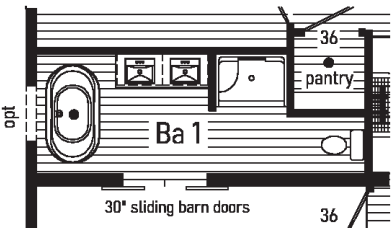

2M3703-X 3262

Style: Ranch
Square Feet: 1784
Bedrooms: 3
Bathrooms: 2

11

GmD GRAND

2.2

2M3706-X 3266

Style: Ranch
 Square Feet: 1901
 Bedrooms: 3
 Bathrooms: 2

12

GRAND

3.2

2M3709-x 3272

Style: Ranch
 Square Feet: 2087
 Bedrooms: 3
 Bathrooms: 2
 Home Office

13

Optional Freestanding Tub with Shower
 (omits linen)

Opt Attic Stairs

● = Std. can light (P) = Std. pendant light

GRAND

4.2

2M3712-X 3254

Style: Ranch
 Square Feet: 1569
 Bedrooms: 3
 Bathrooms: 2

14

GooD GRAND

Grand

2023