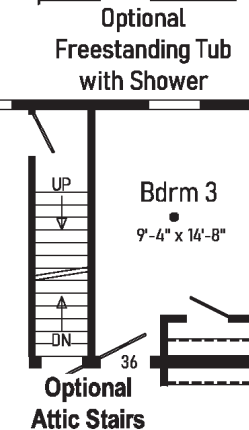

● = Std. can light (P) = Std. pendant light

Scan to Watch Video!

Grand Deuce

GRAND

Dence

3.2

2M3718-X 3268

Style: Ranch
 Square Feet: 2073
 Bedrooms: 3
 Bathrooms: 2
 Home Office