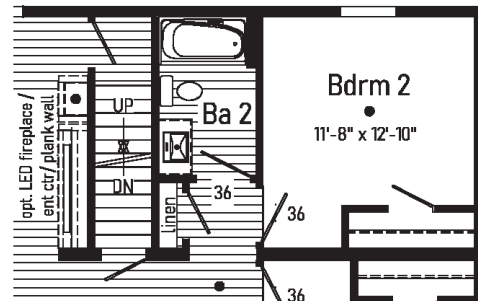

G.M.D. GRAND

2.0

2M3704-R 2866

Style: Ranch
 Square Feet: 1779
 Bedrooms: 3
 Bathrooms: 2

4

Optional
 Freestanding Tub
 with Shower
 (omits linen)

● = Std. can light

Ⓟ = Std. pendant light

GRAND

3.0

2M3707-R 2872

Style: Ranch
 Square Feet: 1943
 Bedrooms: 3
 Bathrooms: 2
 Home Office

Optional
 Freestanding Tub
 with Shower
 (omits linen)

Opt Attic
 Stairs

● = Std. can light

(P) = Std. pendant light

G.M.D. GRAND

4.0

2M3710-R 2854

Style: Ranch
 Square Feet: 1451
 Bedrooms: 3
 Bathrooms: 2

6

Opt Attic Stairs

GmD GRAND

1.1

2M3702-R 2862

Style: Ranch
Square Feet: 1607
Bedrooms: 3
Bathrooms: 2

Optional Freestanding Tub with Shower (omits linen)

GmD GRAND

2.1

2M3705-R 2866

Style: Ranch
 Square Feet: 1712
 Bedrooms: 3
 Bathrooms: 2