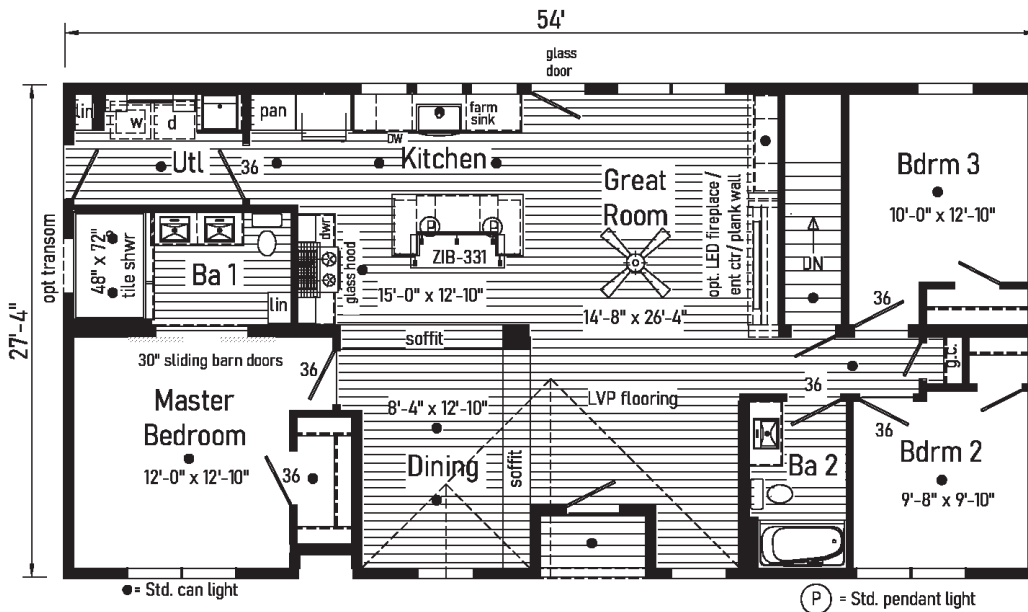

G.M.D. GRAND

2.0

2M3704-R 2866

Style: Ranch
 Square Feet: 1779
 Bedrooms: 3
 Bathrooms: 2

4

Optional
 Freestanding Tub
 with Shower
 (omits linen)

● = Std. can light

Ⓟ = Std. pendant light

G.M.D. GRAND

4.0

2M3710-R 2854

Style: Ranch
 Square Feet: 1451
 Bedrooms: 3
 Bathrooms: 2

6

Opt Attic Stairs

GmD GRAND

1.1

2M3702-R 2862

Style: Ranch
Square Feet: 1607
Bedrooms: 3
Bathrooms: 2

Optional Freestanding Tub with Shower (omits linen)

GmD GRAND

2.1

2M3705-R 2866

Style: Ranch
 Square Feet: 1712
 Bedrooms: 3
 Bathrooms: 2

● = Std. can light

GoGRAND

4.1

2M3711-R 2854

Style: Ranch
 Square Feet: 1410
 Bedrooms: 3
 Bathrooms: 2

10

GmD GRAND

1.2