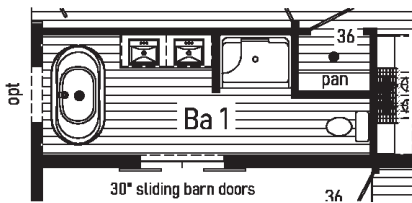

G.M.D. GRAND

2.0

2M3704-R 2866

Style: Ranch
 Square Feet: 1779
 Bedrooms: 3
 Bathrooms: 2

4

Optional
 Freestanding Tub
 with Shower
 (omits linen)

● = Std. can light

Ⓟ = Std. pendant light

GRAND

3.0

2M3707-R 2872

Style: Ranch
 Square Feet: 1943
 Bedrooms: 3
 Bathrooms: 2
 Home Office

Optional
 Freestanding Tub
 with Shower
 (omits linen)

Opt Attic
 Stairs

● = Std. can light

(P) = Std. pendant light