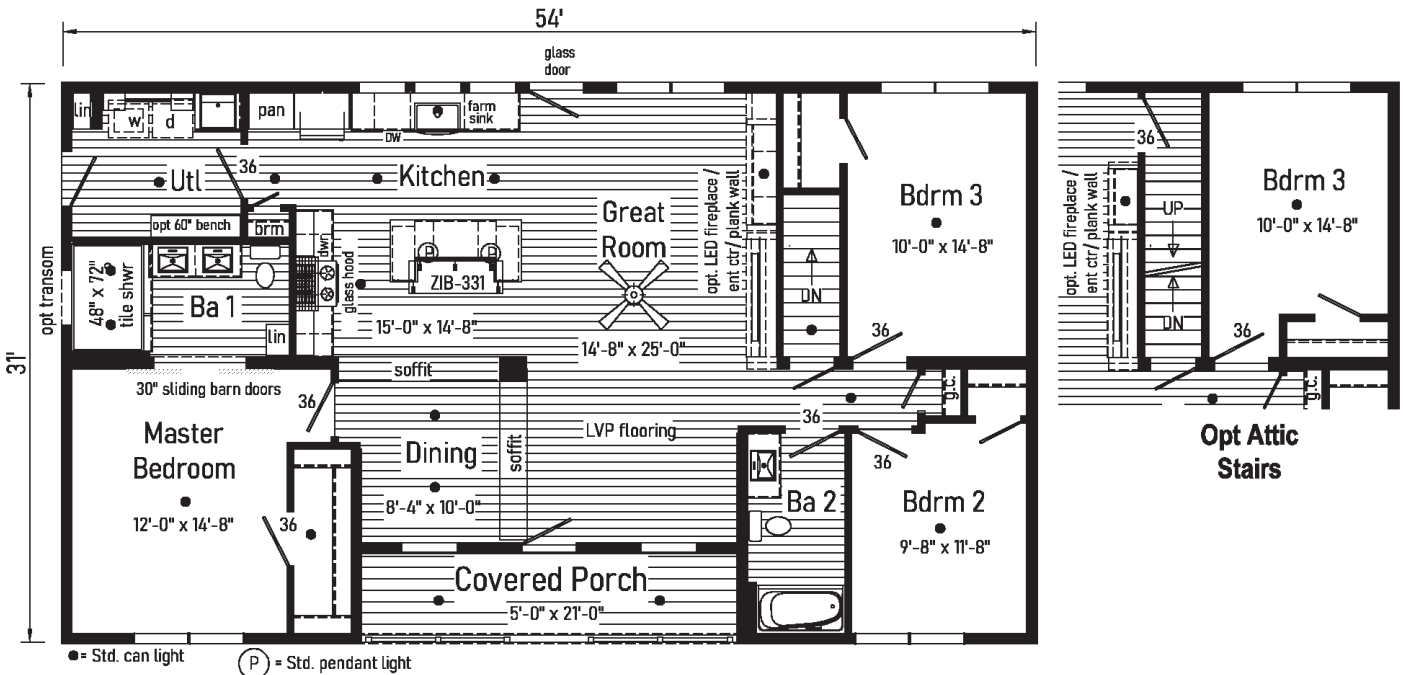

GRAND

4.2

2M3712-X 3254

Style: Ranch
 Square Feet: 1569
 Bedrooms: 3
 Bathrooms: 2

14

GooD GRAND

Grand

2023