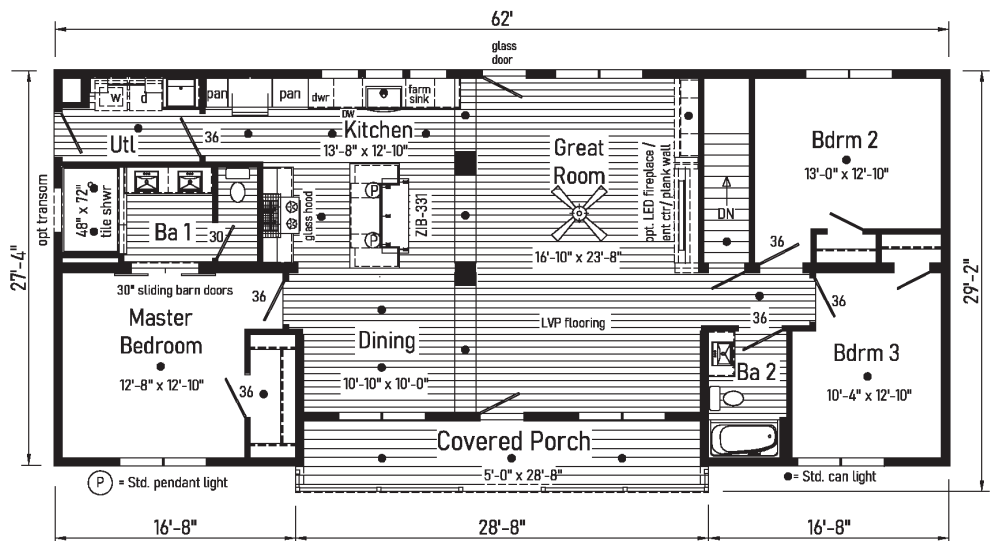

G.M.D. GRAND

2.0

2M3704-R 2866

Style: Ranch
 Square Feet: 1779
 Bedrooms: 3
 Bathrooms: 2

4

Optional
 Freestanding Tub
 with Shower
 (omits linen)

● = Std. can light

Ⓟ = Std. pendant light

G.M.D. GRAND

4.0

2M3710-R 2854

Style: Ranch
 Square Feet: 1451
 Bedrooms: 3
 Bathrooms: 2

6

Opt Attic Stairs

GmD GRAND

1.1

2M3702-R 2862

Style: Ranch
Square Feet: 1607
Bedrooms: 3
Bathrooms: 2

Optional Freestanding Tub with Shower (omits linen)

GmD GRAND

2.1

2M3705-R 2866

Style: Ranch
 Square Feet: 1712
 Bedrooms: 3
 Bathrooms: 2

● = Std. can light

GoGRAND

4.1

2M3711-R 2854

Style: Ranch
 Square Feet: 1410
 Bedrooms: 3
 Bathrooms: 2

10

GmD GRAND

1.2