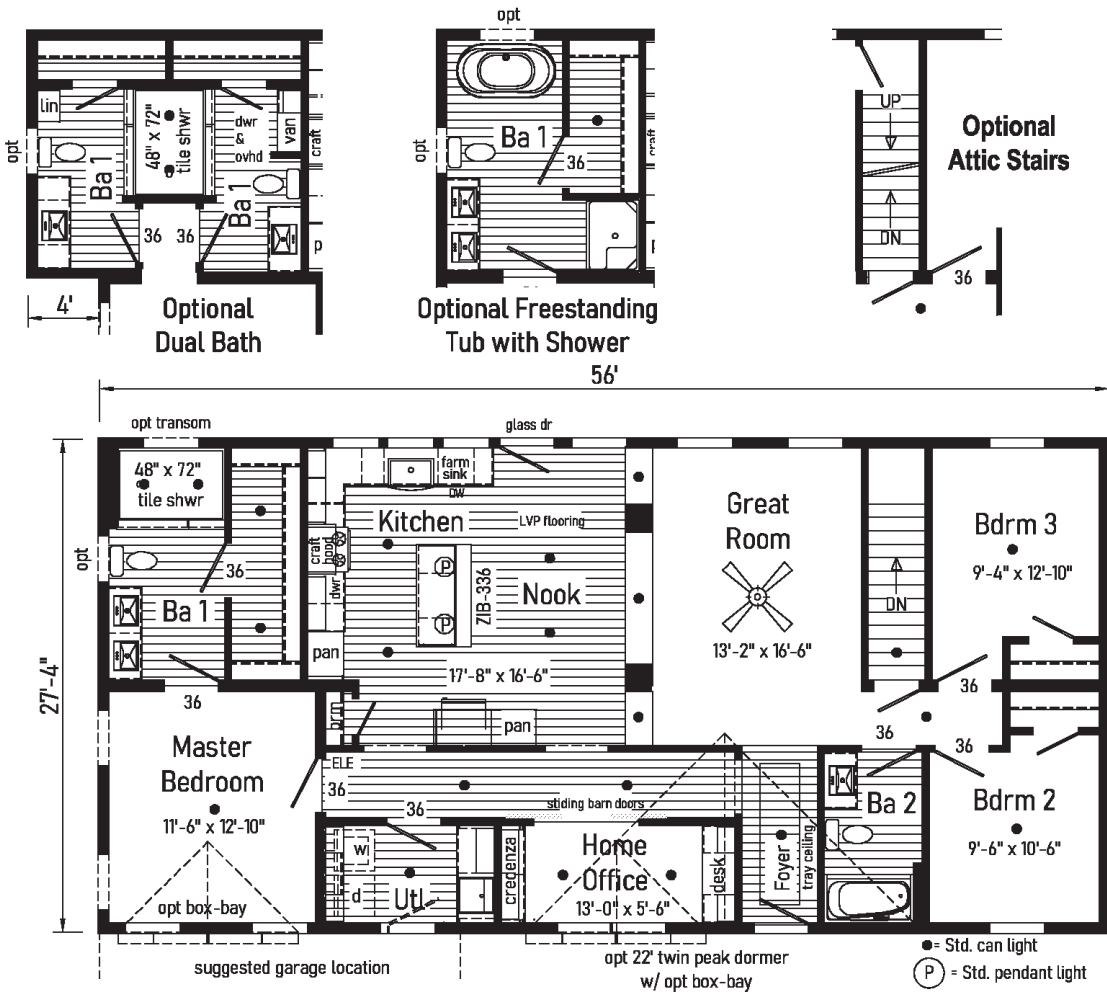

G.M.D. GRAND

2.0

2M3704-R 2866

Style: Ranch
 Square Feet: 1779
 Bedrooms: 3
 Bathrooms: 2

4

Optional
 Freestanding Tub
 with Shower
 (omits linen)

● = Std. can light

Ⓟ = Std. pendant light

2M3713-R 2856

Style: Ranch
 Square Feet: 1531
 Bedrooms: 3
 Bathrooms: 2
 Home Office

2

GRAND

Dence

2.0

2M3714-R 2860

Style: Ranch
 Square Feet: 1640
 Bedrooms: 3
 Bathrooms: 2
 Home Office