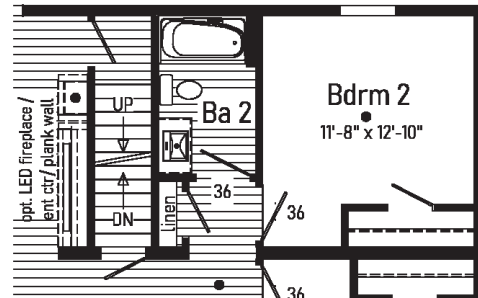

2M3702-R 2862

Style: Ranch
Square Feet: 1607
Bedrooms: 3
Bathrooms: 2

Optional Freestanding Tub with Shower (omits linen)

GmD GRAND

2.1

2M3705-R 2866

Style: Ranch
 Square Feet: 1712
 Bedrooms: 3
 Bathrooms: 2

8

G.M.D. GRAND

3.1

2M3708-R 2872

Style: Ranch
 Square Feet: 1876
 Bedrooms: 3
 Bathrooms: 2
 Home Office

Optional Freestanding Tub with Shower
 (omits linen)

Opt Attic Stairs

(P) = Std. pendant light

● = Std. can light

GoGRAND

4.1

2M3711-R 2854

Style: Ranch
 Square Feet: 1410
 Bedrooms: 3
 Bathrooms: 2

10

GmD GRAND

1.2