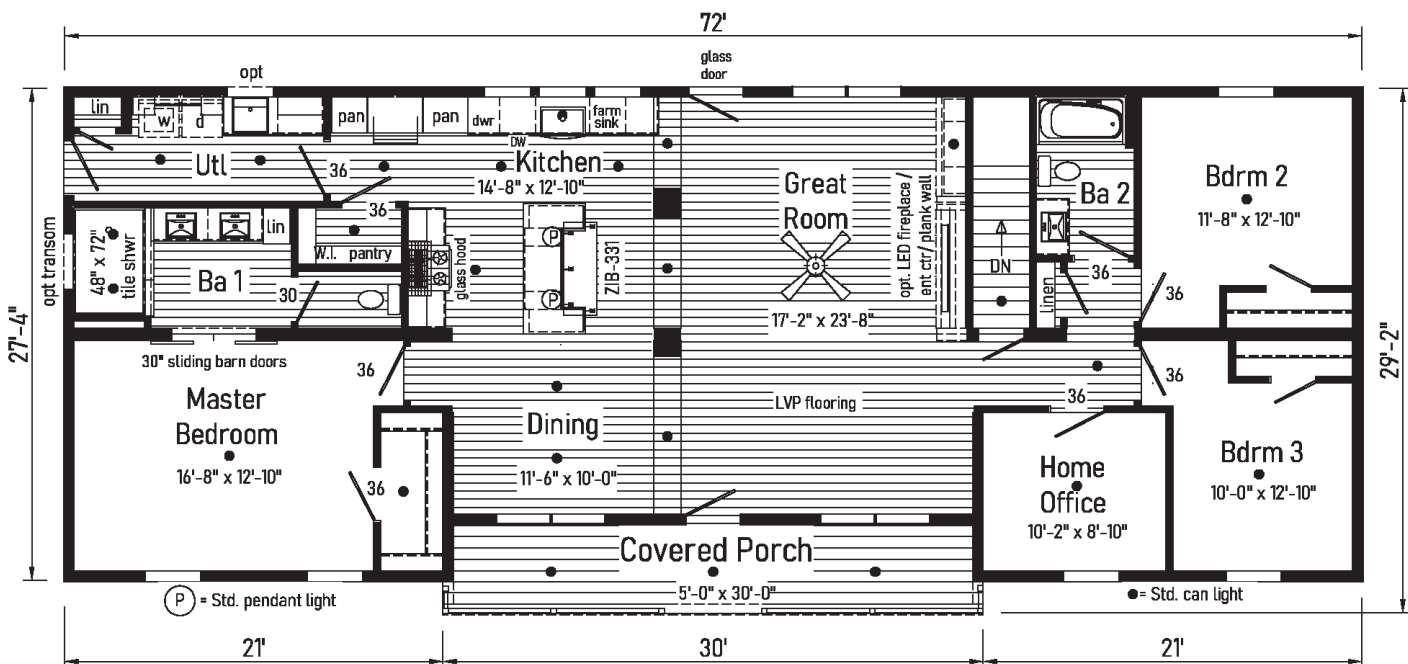

G.M.D. GRAND

2.0

2M3704-R 2866

Style: Ranch
 Square Feet: 1779
 Bedrooms: 3
 Bathrooms: 2

4

Optional
 Freestanding Tub
 with Shower
 (omits linen)

● = Std. can light

Ⓟ = Std. pendant light

2M3702-R 2862

Style: Ranch
Square Feet: 1607
Bedrooms: 3
Bathrooms: 2

Optional Freestanding Tub with Shower (omits linen)

GmD GRAND

2.1

2M3705-R 2866

Style: Ranch
 Square Feet: 1712
 Bedrooms: 3
 Bathrooms: 2

8

G.M.D. GRAND

3.1

2M3708-R 2872

Style: Ranch
 Square Feet: 1876
 Bedrooms: 3
 Bathrooms: 2
 Home Office

Optional Freestanding Tub with Shower
 (omits linen)

Opt Attic Stairs

(P) = Std. pendant light

● = Std. can light

GoGRAND

4.1

2M3711-R 2854

Style: Ranch
 Square Feet: 1410
 Bedrooms: 3
 Bathrooms: 2

10

GmD GRAND

1.2