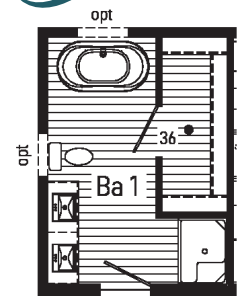

G.M.D. GRAND

2.0

2M3704-R 2866

Style: Ranch
 Square Feet: 1779
 Bedrooms: 3
 Bathrooms: 2

4

Optional
 Freestanding Tub
 with Shower
 (omits linen)

● = Std. can light

Ⓟ = Std. pendant light

2M3715-R 2868

Style: Ranch
 Square Feet: 1859
 Bedrooms: 3
 Bathrooms: 2
 Home Office

● = Std. can light (P) = Std. pendant light

4

1.2

2M3716-X 3256

Style: Ranch
 Square Feet: 1709
 Bedrooms: 3
 Bathrooms: 2
 Home Office

● = Std. can light (P) = Std. pendant light

Scan to Watch Video!

Grand Deuce

GRAND

Dence

3.2

2M3718-X 3268

Style: Ranch
 Square Feet: 2073
 Bedrooms: 3
 Bathrooms: 2
 Home Office