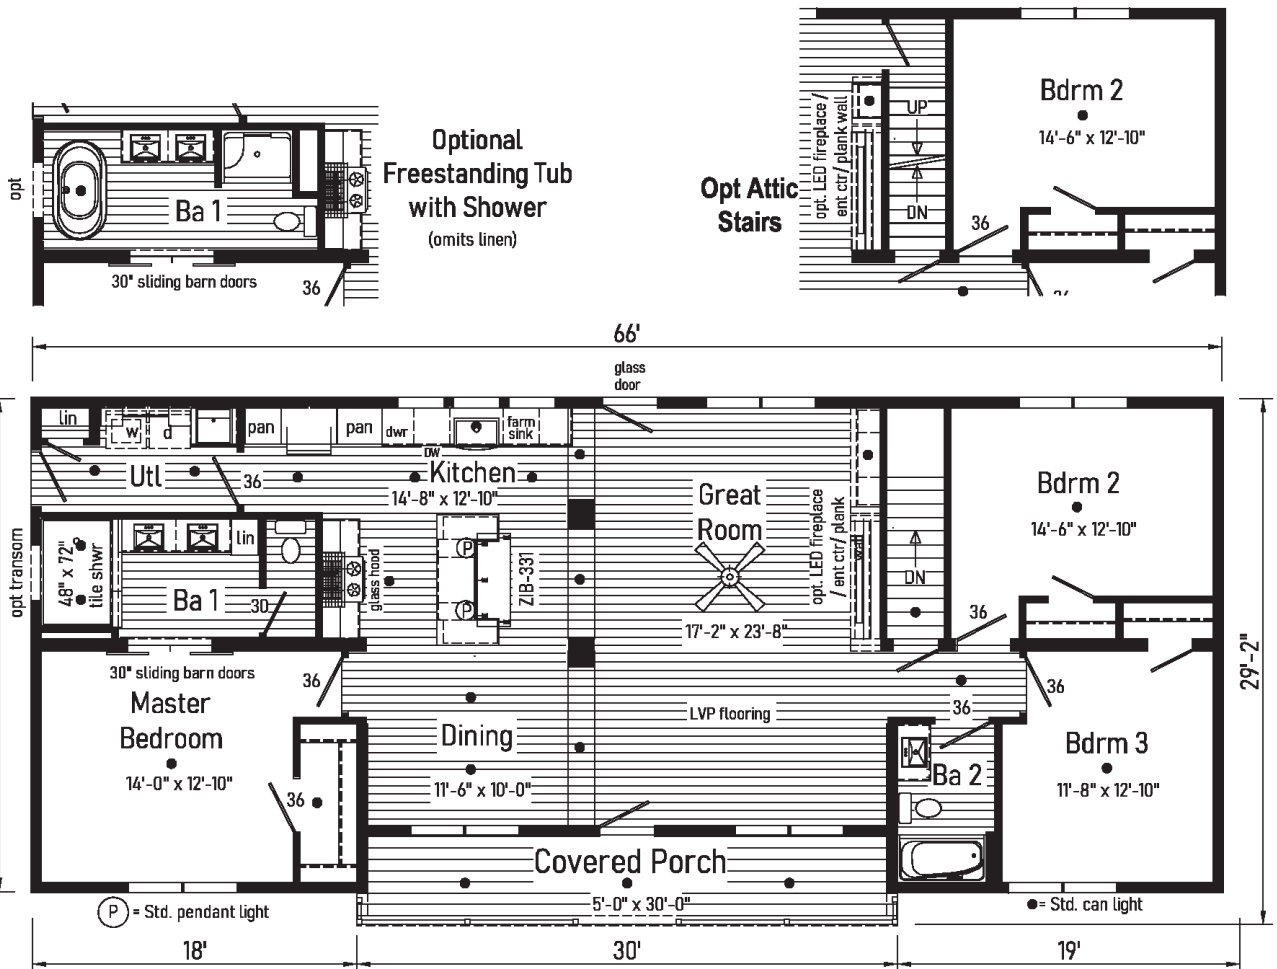

G.M.D. GRAND

2.0

2M3704-R 2866

Style: Ranch
 Square Feet: 1779
 Bedrooms: 3
 Bathrooms: 2

4

Optional
 Freestanding Tub
 with Shower
 (omits linen)

● = Std. can light

Ⓟ = Std. pendant light

2M3702-R 2862

Style: Ranch
Square Feet: 1607
Bedrooms: 3
Bathrooms: 2

Optional Freestanding Tub with Shower (omits linen)

GmD GRAND

2.1

2M3705-R 2866

Style: Ranch
 Square Feet: 1712
 Bedrooms: 3
 Bathrooms: 2

8

G.M.D. GRAND

3.1

2M3708-R 2872

Style: Ranch
 Square Feet: 1876
 Bedrooms: 3
 Bathrooms: 2
 Home Office

Optional Freestanding Tub with Shower
 (omits linen)

Opt Attic Stairs

(P) = Std. pendant light

● = Std. can light

GoGRAND

4.1

2M3711-R 2854

Style: Ranch
 Square Feet: 1410
 Bedrooms: 3
 Bathrooms: 2

10

GmD GRAND

1.2