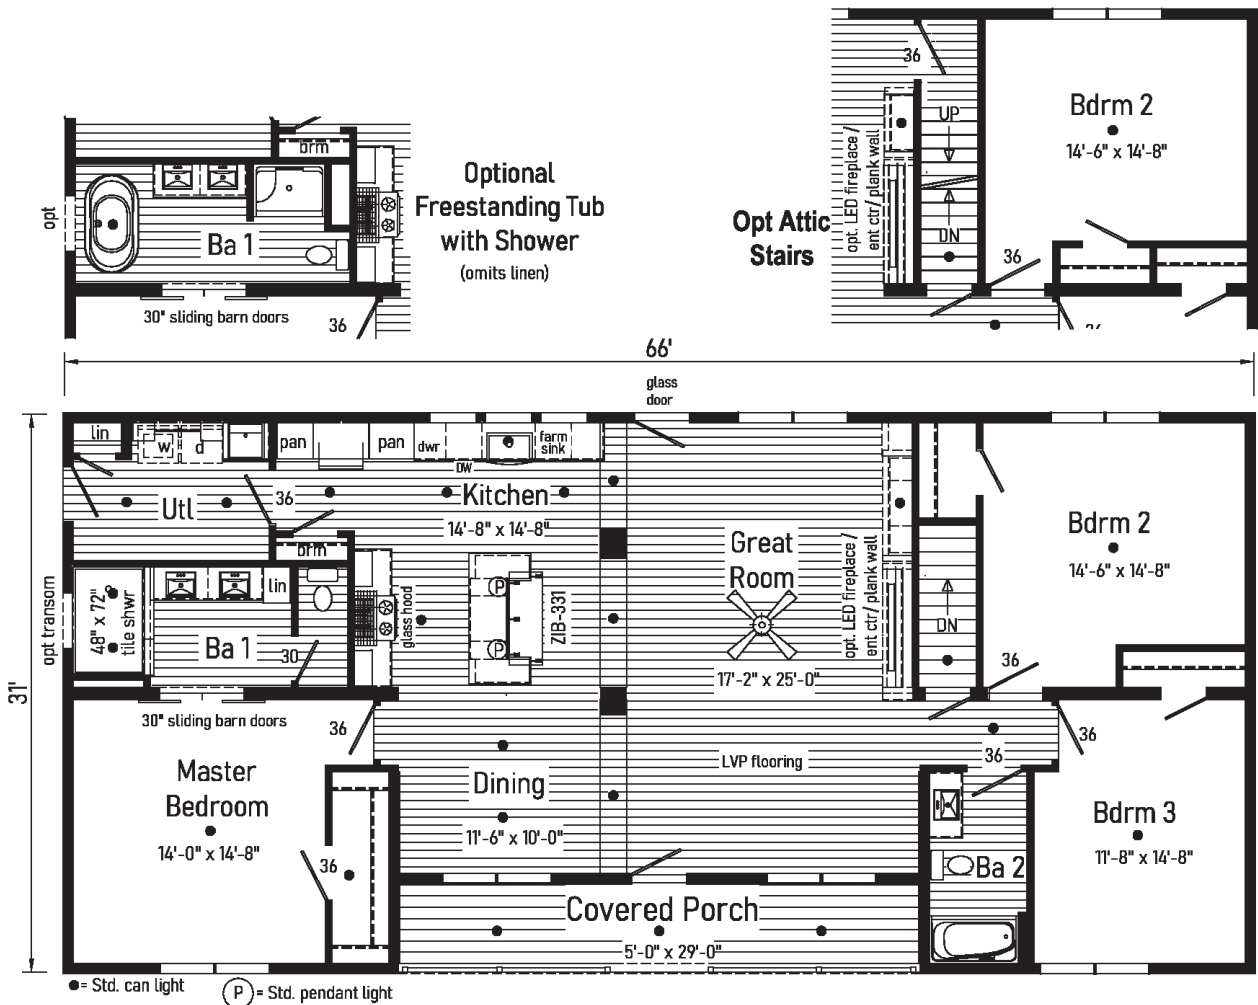

G.M.D. GRAND

2.0

2M3704-R 2866

Style: Ranch
 Square Feet: 1779
 Bedrooms: 3
 Bathrooms: 2

4

Optional
 Freestanding Tub
 with Shower
 (omits linen)

● = Std. can light

Ⓟ = Std. pendant light

● = Std. can light

GoGRAND

4.1

2M3711-R 2854

Style: Ranch
 Square Feet: 1410
 Bedrooms: 3
 Bathrooms: 2

10

GmD GRAND

1.2

2M3703-X 3262

Style: Ranch
Square Feet: 1784
Bedrooms: 3
Bathrooms: 2

11

GmD GRAND

2.2

2M3706-X 3266

Style: Ranch
 Square Feet: 1901
 Bedrooms: 3
 Bathrooms: 2

12

GRAND

3.2

2M3709-x 3272

Style: Ranch
 Square Feet: 2087
 Bedrooms: 3
 Bathrooms: 2
 Home Office

13

Optional Freestanding Tub with Shower
 (omits linen)

Opt Attic Stairs

● = Std. can light (P) = Std. pendant light