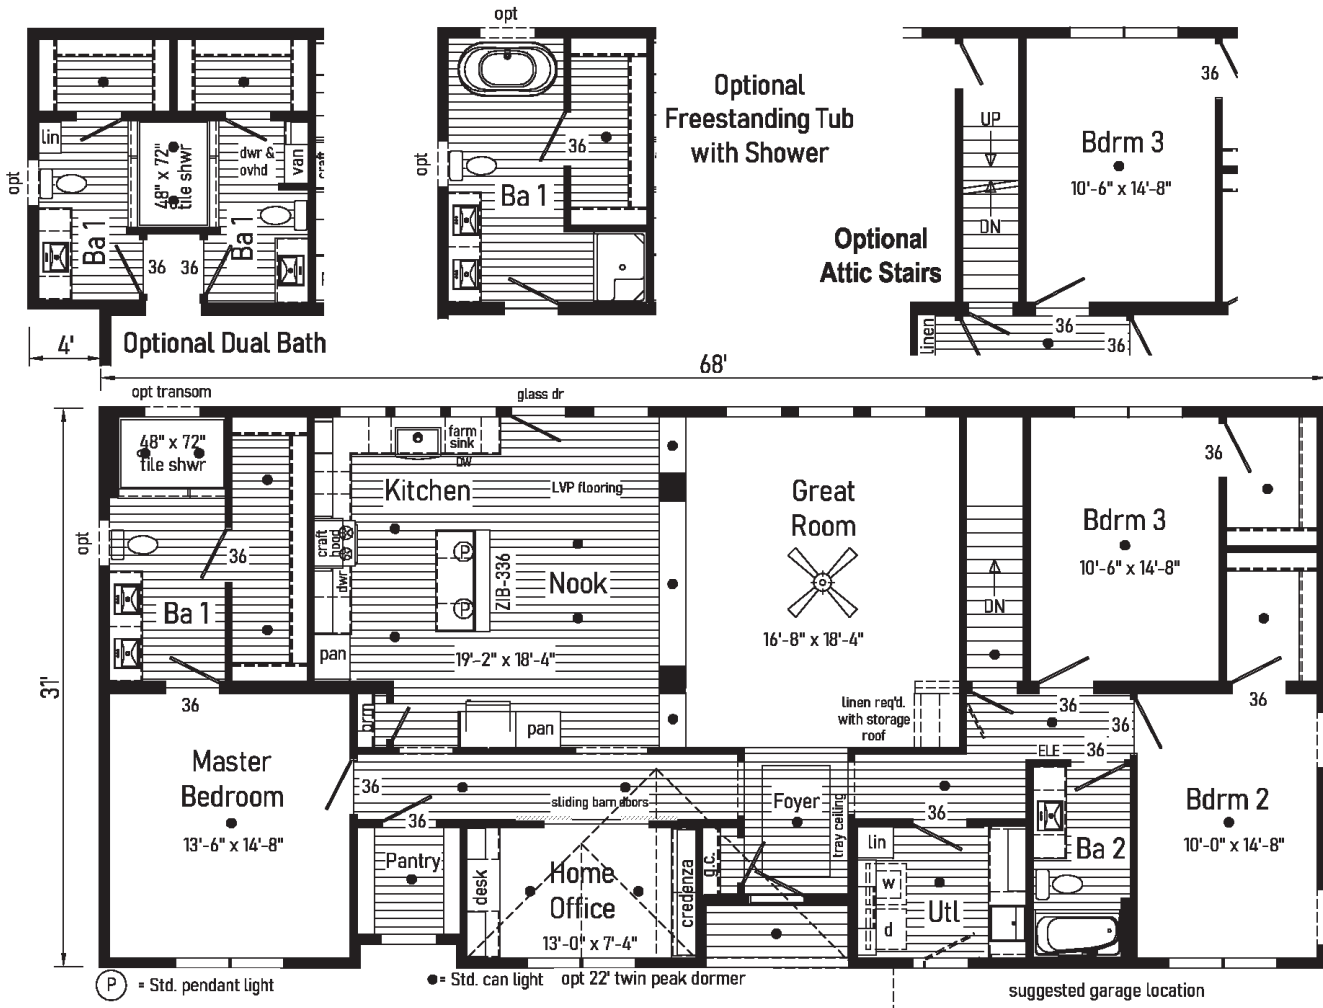

Enter the front door and you are greeted by a massive Great Room; Luxury Vinyl Plank flooring, aesthetically pleasing columns and interior flow will certainly impress. The Great Room opens to the kitchen, perfect for friend and family gatherings. Kitchen features, work space and storage abound; formal dining is available for more intimate times. Luxury continues into the ensuite master with sliding barn doors, his / her sinks, a private commode (in most models), and walk-in ceramic tile shower.

G.M.D. GRAND

2.0

2M3704-R 2866

Style: Ranch
 Square Feet: 1779
 Bedrooms: 3
 Bathrooms: 2

4

Optional
 Freestanding Tub
 with Shower
 (omits linen)

● = Std. can light

Ⓟ = Std. pendant light

G.M.D. GRAND

4.0

2M3710-R 2854

Style: Ranch
 Square Feet: 1451
 Bedrooms: 3
 Bathrooms: 2

6

Opt Attic Stairs

GmD GRAND

1.1

● = Std. can light (P) = Std. pendant light

Scan to Watch Video!

Grand Deuce

GRAND

Dence

3.2

2M3718-X 3268

Style: Ranch
 Square Feet: 2073
 Bedrooms: 3
 Bathrooms: 2
 Home Office