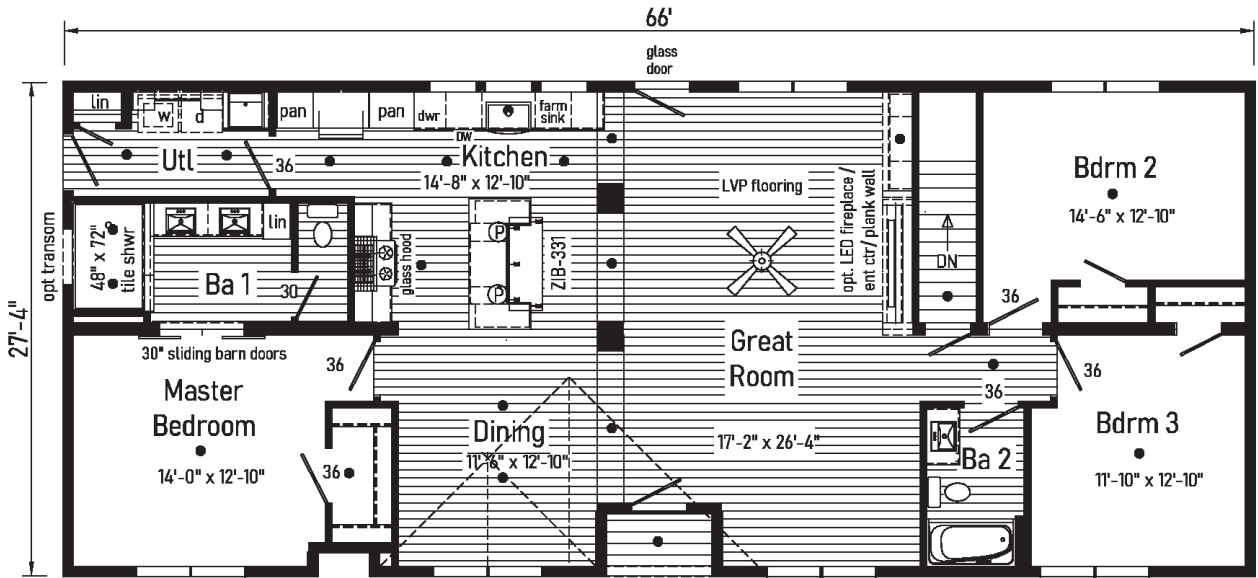

G.M.D. GRAND

2.0

2M3704-R 2866

Style: Ranch
 Square Feet: 1779
 Bedrooms: 3
 Bathrooms: 2

4

Optional
 Freestanding Tub
 with Shower
 (omits linen)

● = Std. can light

Ⓟ = Std. pendant light

GRAND

3.0

2M3707-R 2872

Style: Ranch
 Square Feet: 1943
 Bedrooms: 3
 Bathrooms: 2
 Home Office

Optional
 Freestanding Tub
 with Shower
 (omits linen)

Opt Attic
 Stairs

● = Std. can light

(P) = Std. pendant light

G.M.D. GRAND

4.0

2M3710-R 2854

Style: Ranch
 Square Feet: 1451
 Bedrooms: 3
 Bathrooms: 2

6

Opt Attic Stairs

GmD GRAND

1.1

2M3702-R 2862

Style: Ranch
Square Feet: 1607
Bedrooms: 3
Bathrooms: 2

Optional Freestanding Tub with Shower (omits linen)

GmD GRAND

2.1

2M3705-R 2866

Style: Ranch
 Square Feet: 1712
 Bedrooms: 3
 Bathrooms: 2