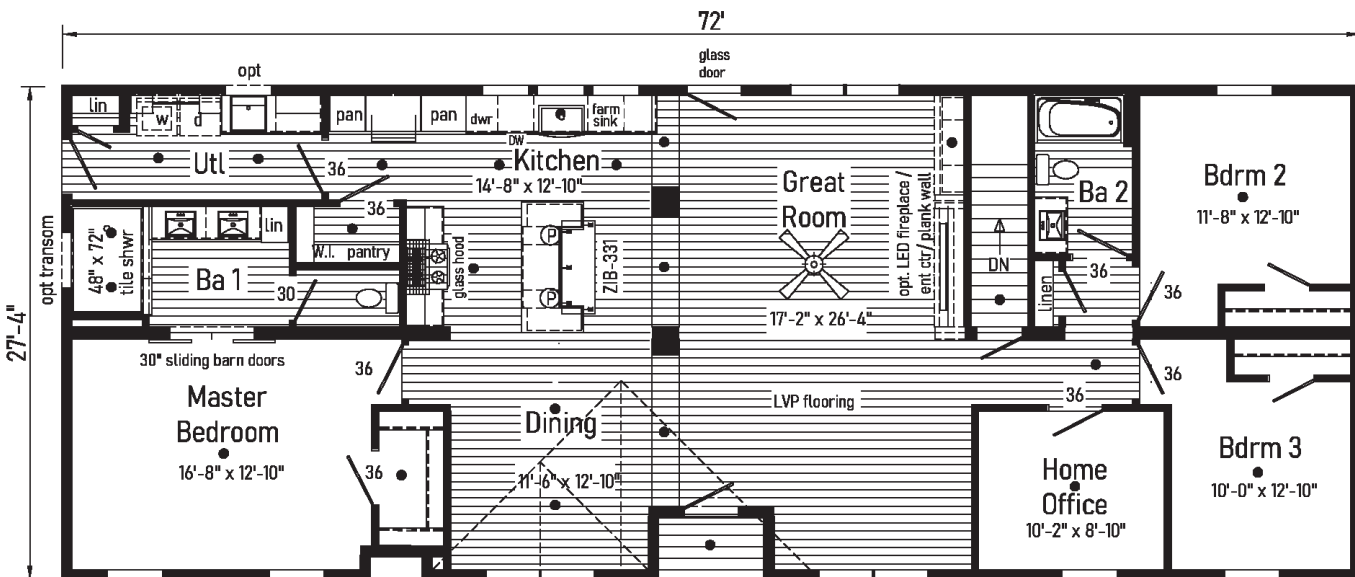

G.M.D. GRAND

2.0

2M3704-R 2866

Style: Ranch
 Square Feet: 1779
 Bedrooms: 3
 Bathrooms: 2

4

Optional
 Freestanding Tub
 with Shower
 (omits linen)

● = Std. can light

Ⓟ = Std. pendant light

GRAND

3.0

2M3707-R 2872

Style: Ranch
 Square Feet: 1943
 Bedrooms: 3
 Bathrooms: 2
 Home Office

Optional
 Freestanding Tub
 with Shower
 (omits linen)

Opt Attic
 Stairs

● = Std. can light

(P) = Std. pendant light

G.M.D. GRAND

4.0

2M3710-R 2854

Style: Ranch
 Square Feet: 1451
 Bedrooms: 3
 Bathrooms: 2

6

Opt Attic Stairs

GmD GRAND

1.1

2M3702-R 2862

Style: Ranch
Square Feet: 1607
Bedrooms: 3
Bathrooms: 2

Optional Freestanding Tub with Shower (omits linen)

GmD GRAND

2.1

2M3705-R 2866

Style: Ranch
 Square Feet: 1712
 Bedrooms: 3
 Bathrooms: 2